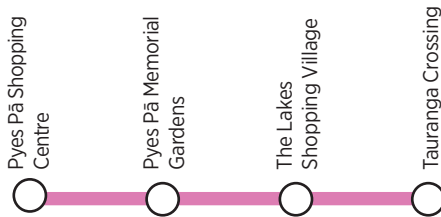

Saturday, Sunday and public holidays

AM	8:55	-	9:04	9:10
	9:55	10:00	10:11	10:17
	10:55	-	11:04	11:10
	11:55	-	12:04	12:10
PM	12:55	1:00	1:11	1:17
	1:55	-	2:04	2:10

AM	9:27	9:33	-	9:43	9:52
	10:27	10:33	-	10:43	10:52
	11:20	11:26	11:37	11:43	11:52
	12:27	12:33	-	12:43	12:52
PM	1:27	1:33	-	1:43	1:52
	2:20	2:26	2:37	2:43	2:52