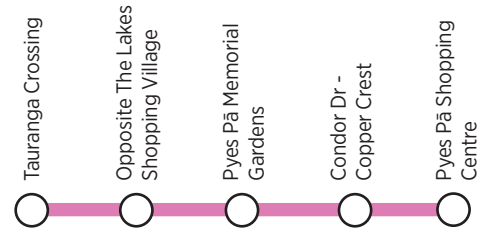

Saturday, Sunday and public holidays

AM	8:55	-	9:04	9:10
	9:55	10:00	10:11	10:17
	10:55	-	11:04	11:10
	11:55	-	12:04	12:10
PM	12:55	1:00	1:11	1:17
	1:55	-	2:04	2:10

AM	9:27	9:33	-	9:43	9:52
	10:27	10:33	-	10:43	10:52
	11:20	11:26	11:37	11:43	11:52
	12:27	12:33	-	12:43	12:52
PM	1:27	1:33	-	1:43	1:52
	2:20	2:26	2:37	2:43	2:52