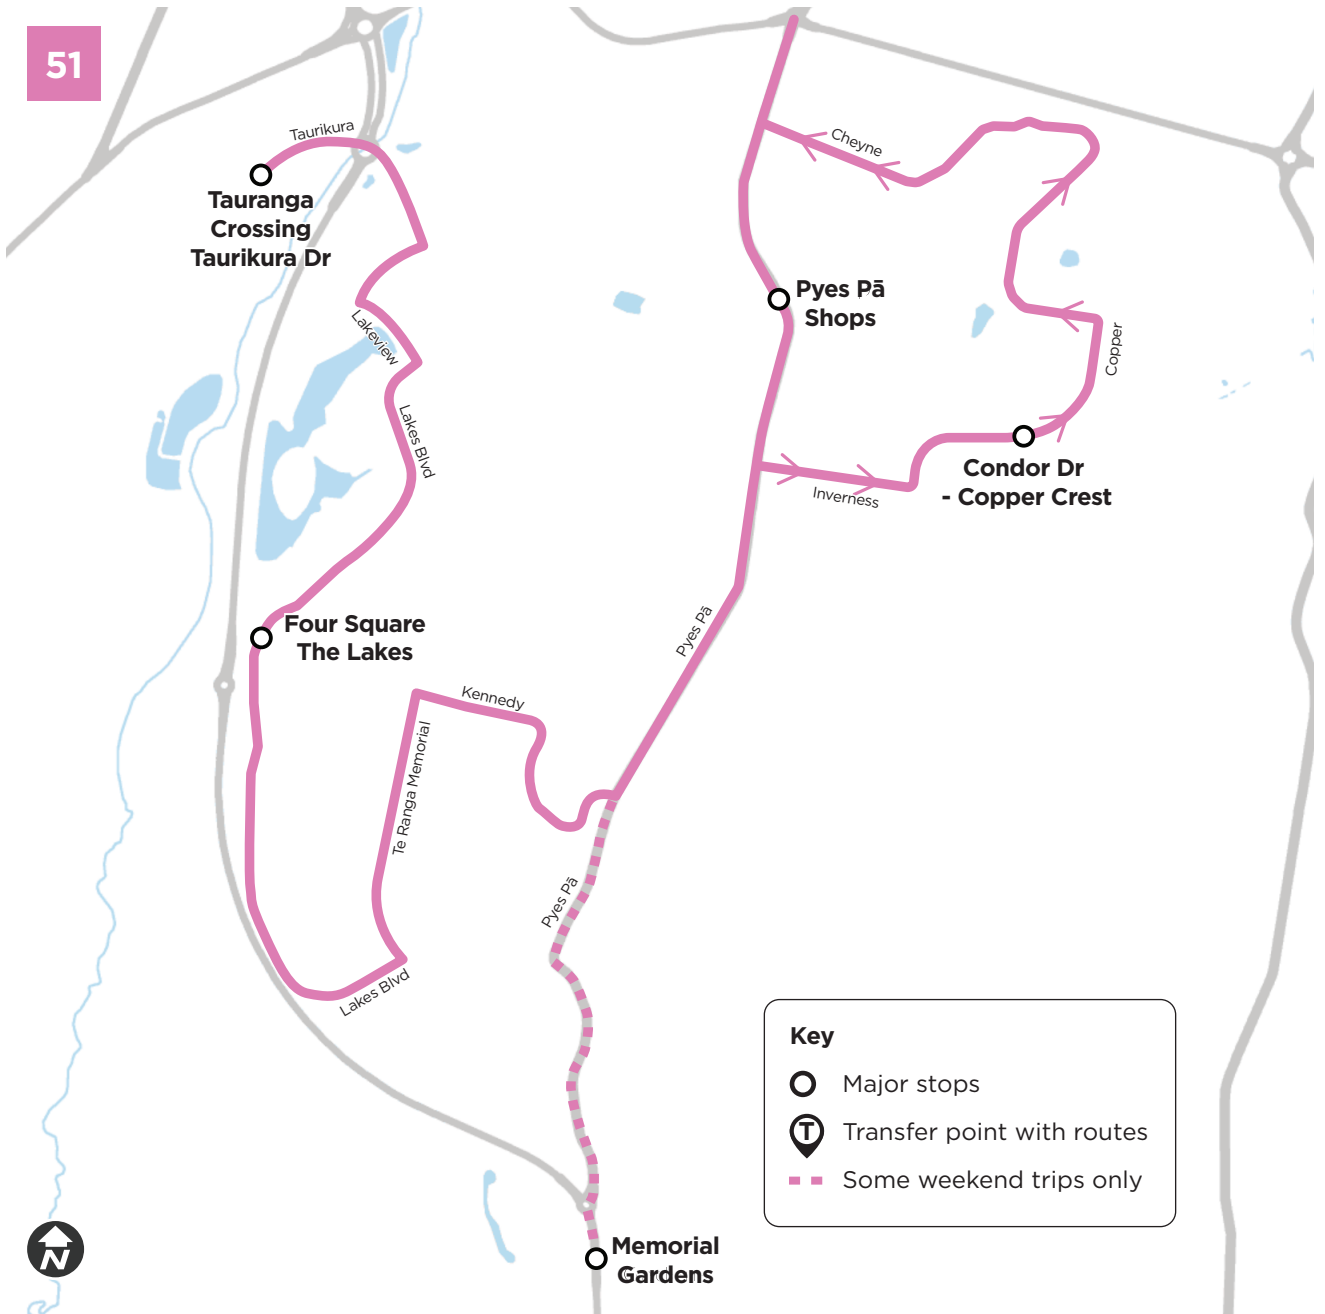

AM	9:27	9:33	-	9:43	9:52
	10:27	10:33	-	10:43	10:52
	11:20	11:26	11:37	11:43	11:52
	12:27	12:33	-	12:43	12:52
PM	1:27	1:33	-	1:43	1:52
	2:20	2:26	2:37	2:43	2:52

Bus stops

Pyes Pā Road Shops to Tauranga Crossing

51

Key

- Major stops
- Ⓣ Transfer point with routes
- Some weekend trips only

Route description

Outbound: Tauranga Crossing, Taurikura Drive, Lakes Blvd, Landing Dr, Lakeview Quay, Lakes Blvd, Te Ranga Memorial Dr, Kennedy Rd, Pyes Pā Rd, Inverness Dr, Condor Dr, Cheyne Rd, right onto Pyes Pā Rd, u-turn at Barkes Cnr, Pyes Pā Road to Pyes Pā Shopping Centre.

Inbound: Pyes Pā Shopping Centre, Pyes Pā Rd, Kennedy Rd, Te Ranga Memorial Dr, Lakes Blvd, Lakeview Quay, Landing Drive, Lakes Blvd, Taurikura Dr, U-Turn at Taurikura Dr corner Whakake St, Tauranga Crossing.

Inbound via cemetery: Pyes Pā Shopping Centre, Pyes Pā Rd to Memorial Park, return via Pyes Pā Road to Kennedy Rd, Te Ranga Memorial Dr, Lakes Blvd, Lakeview Quay, Landing Drive, Lakes Blvd, Taurikura Dr, U-Turn at Taurikura Dr corner Whakake St, Tauranga Crossing