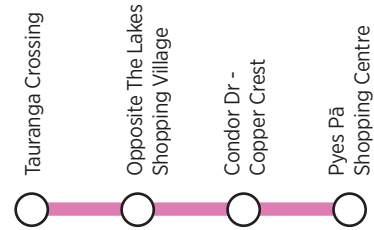

Pyes Pā Rd Shops to Tauranga Crossing

Tauranga Crossing to Pyes Pā Rd Shops

Monday to Friday except public holidays

AM	7:45	7:54	8:00
	9:00	9:09	9:15
	10:00	10:09	10:15
	11:00	11:09	11:15
PM	12:00	12:09	12:15
	1:00	1:09	1:15
	2:00	2:09	2:15

51

Key

- Major stops
- Ⓣ Transfer point with routes
- Some weekend trips only

Route description

Outbound: Tauranga Crossing, Taurikura Drive, Lakes Blvd, Landing Dr, Lakeview Quay, Lakes Blvd, Te Ranga Memorial Dr, Kennedy Rd, Pyes Pā Rd, Inverness Dr, Condor Dr, Cheyne Rd, right onto Pyes Pā Rd, u-turn at Barkes Cnr, Pyes Pā Road to Pyes Pā Shopping Centre.

Inbound: Pyes Pā Shopping Centre, Pyes Pā Rd, Kennedy Rd, Te Ranga Memorial Dr, Lakes Blvd, Lakeview Quay, Landing Drive, Lakes Blvd, Taurikura Dr, U-Turn at Taurikura Dr corner Whakake St, Tauranga Crossing.

Inbound via cemetery: Pyes Pā Shopping Centre, Pyes Pā Rd to Memorial Park, return via Pyes Pā Road to Kennedy Rd, Te Ranga Memorial Dr, Lakes Blvd, Lakeview Quay, Landing Drive, Lakes Blvd, Taurikura Dr, U-Turn at Taurikura Dr corner Whakake St, Tauranga Crossing