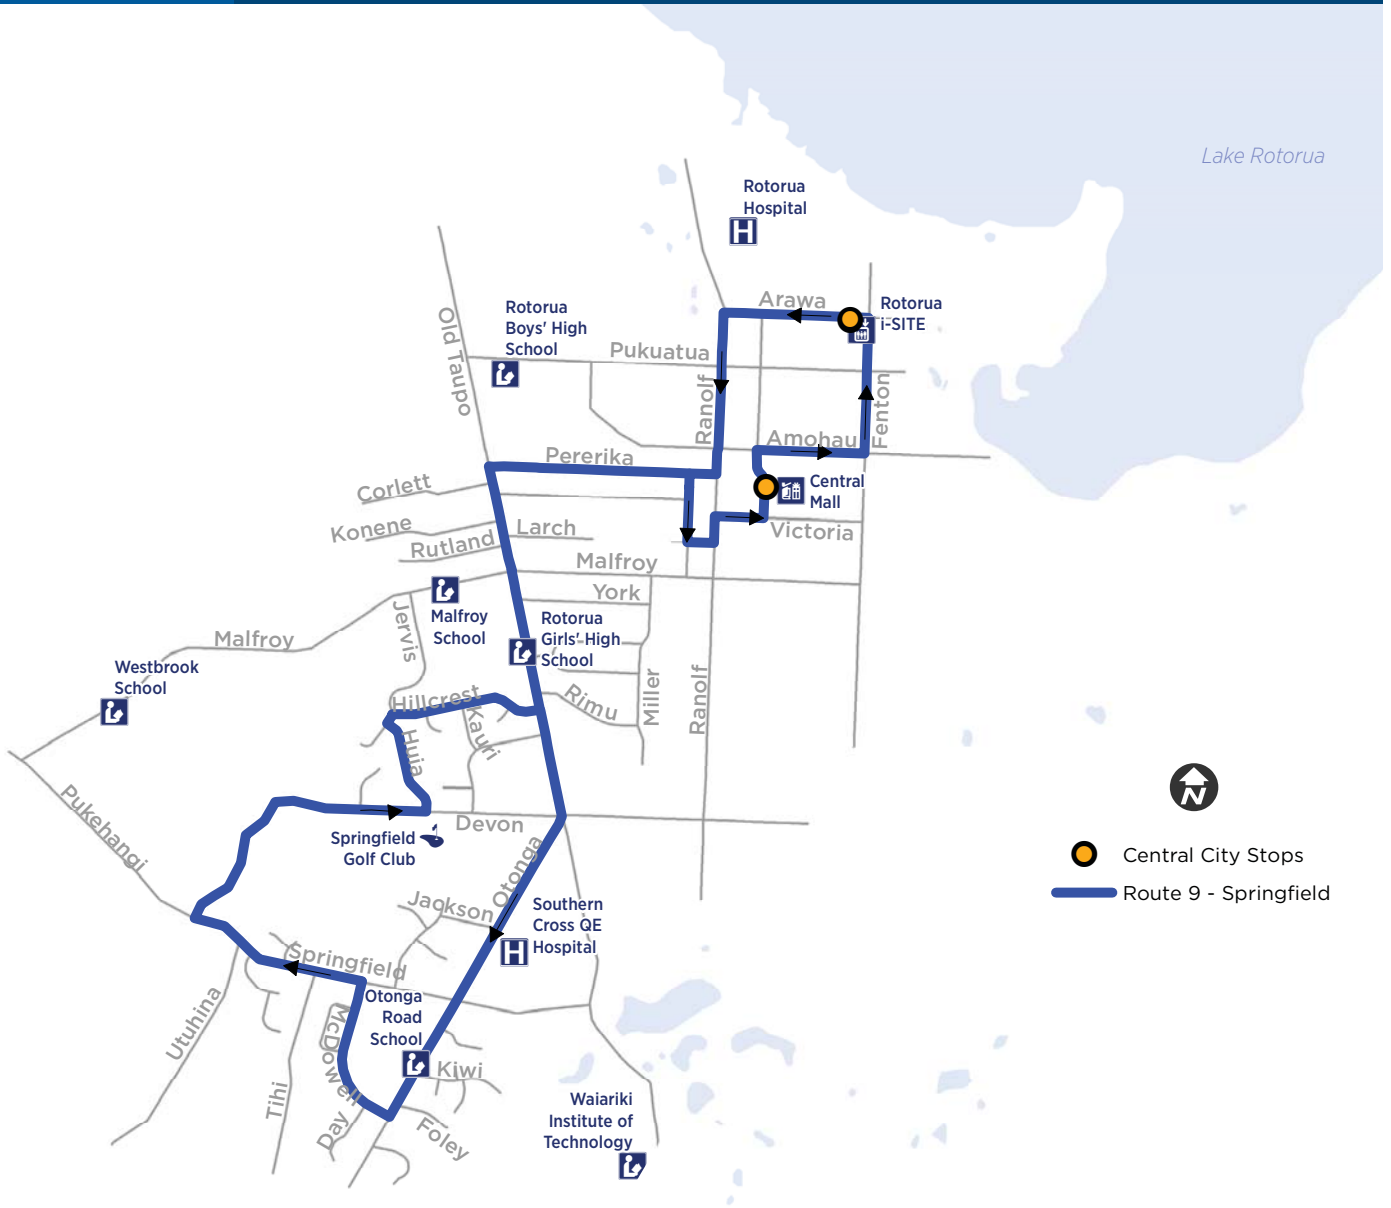

9

Springfield

See www.baybus.co.nz or phone
0800 4 BAY BUS (0800 4 229 28)
for more information