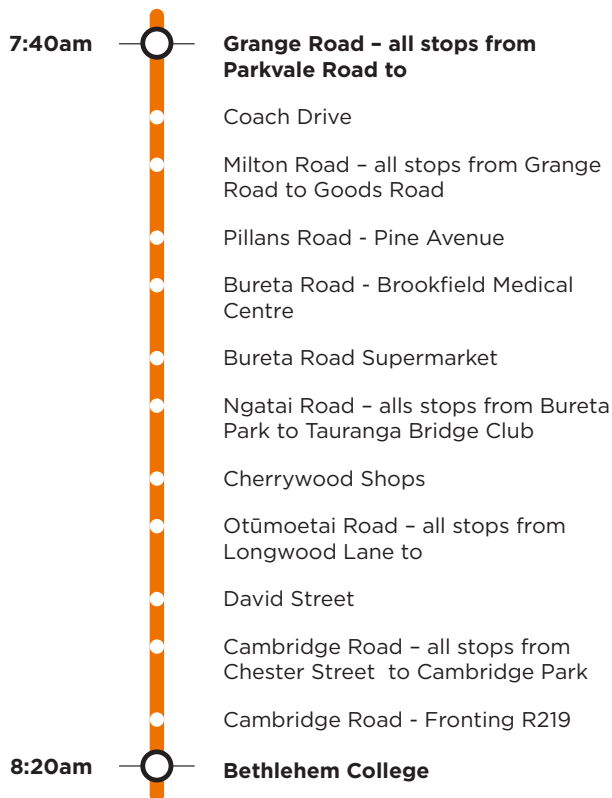

814a

Pillans Point Bethlehem College

Morning route

Afternoon route

Route 814a is a Bayhopper school route, part of the dedicated school bus network for Tauranga, managed by Bay of Plenty Regional Council.

Only primary, intermediate and college students can travel on the school bus routes.

814a

Bethlehem College

Morning route

Grange Rd Cnr, Otūmoetai Road, Milton Road, Goods Road, Pillans Road, Pine Ave, Bureta Road, Ngatai Road, Otūmoetai Road, Cambridge Road, Moffat Road, Bethlehem College.

Afternoon route

Bethlehem College, (right onto) Moffat Road, Cambridge Road, Otūmoetai Road, Grange Road, Milton Road, Goods Road, Pillans Road, Pine Avenue, Bureta Road, Ngatai Road, Otūmoetai Road to Grange Road.