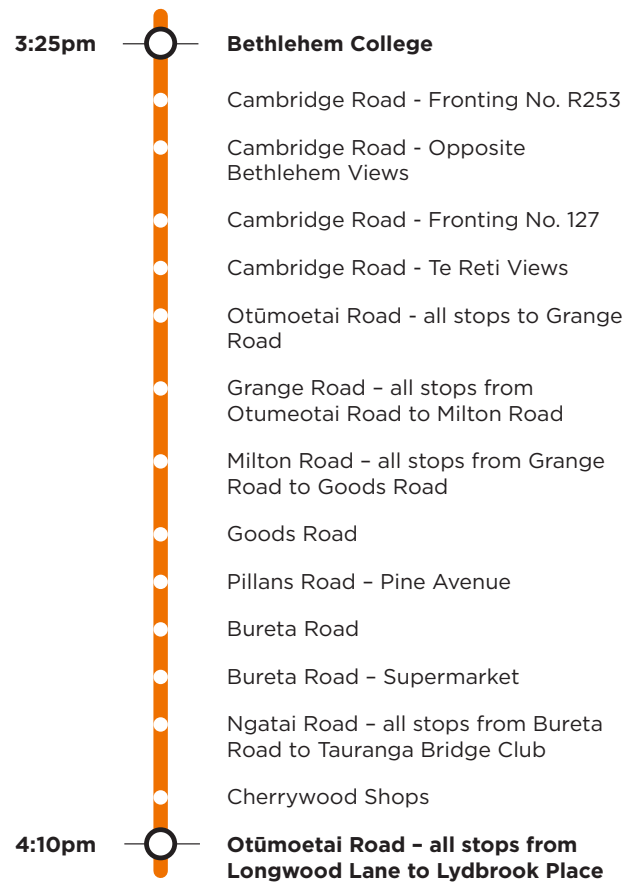

814a

Pillans Point Bethlehem College

Morning route

Afternoon route

Route 814a is a Bayhopper school route, part of the dedicated school bus network for Tauranga, managed by Bay of Plenty Regional Council.

Only primary, intermediate and college students can travel on the school bus routes.

814a

Bethlehem College

Morning route

Grange Rd Cnr, Otūmoetai Road, Milton Road, Goods Road, Pillans Road, Pine Ave, Bureta Road, Ngatai Road, Otūmoetai Road, Cambridge Road, Moffat Road, Bethlehem College.

Afternoon route

Bethlehem College, (right onto) Moffat Road, Cambridge Road, Otūmoetai Road, Grange Road, Milton Road, Goods Road, Pillans Road, Pine Avenue, Bureta Road, Ngatai Road, Otūmoetai Road to Grange Road.