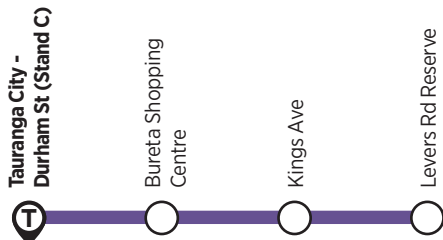

Tauranga City to Matua

For transfers see map