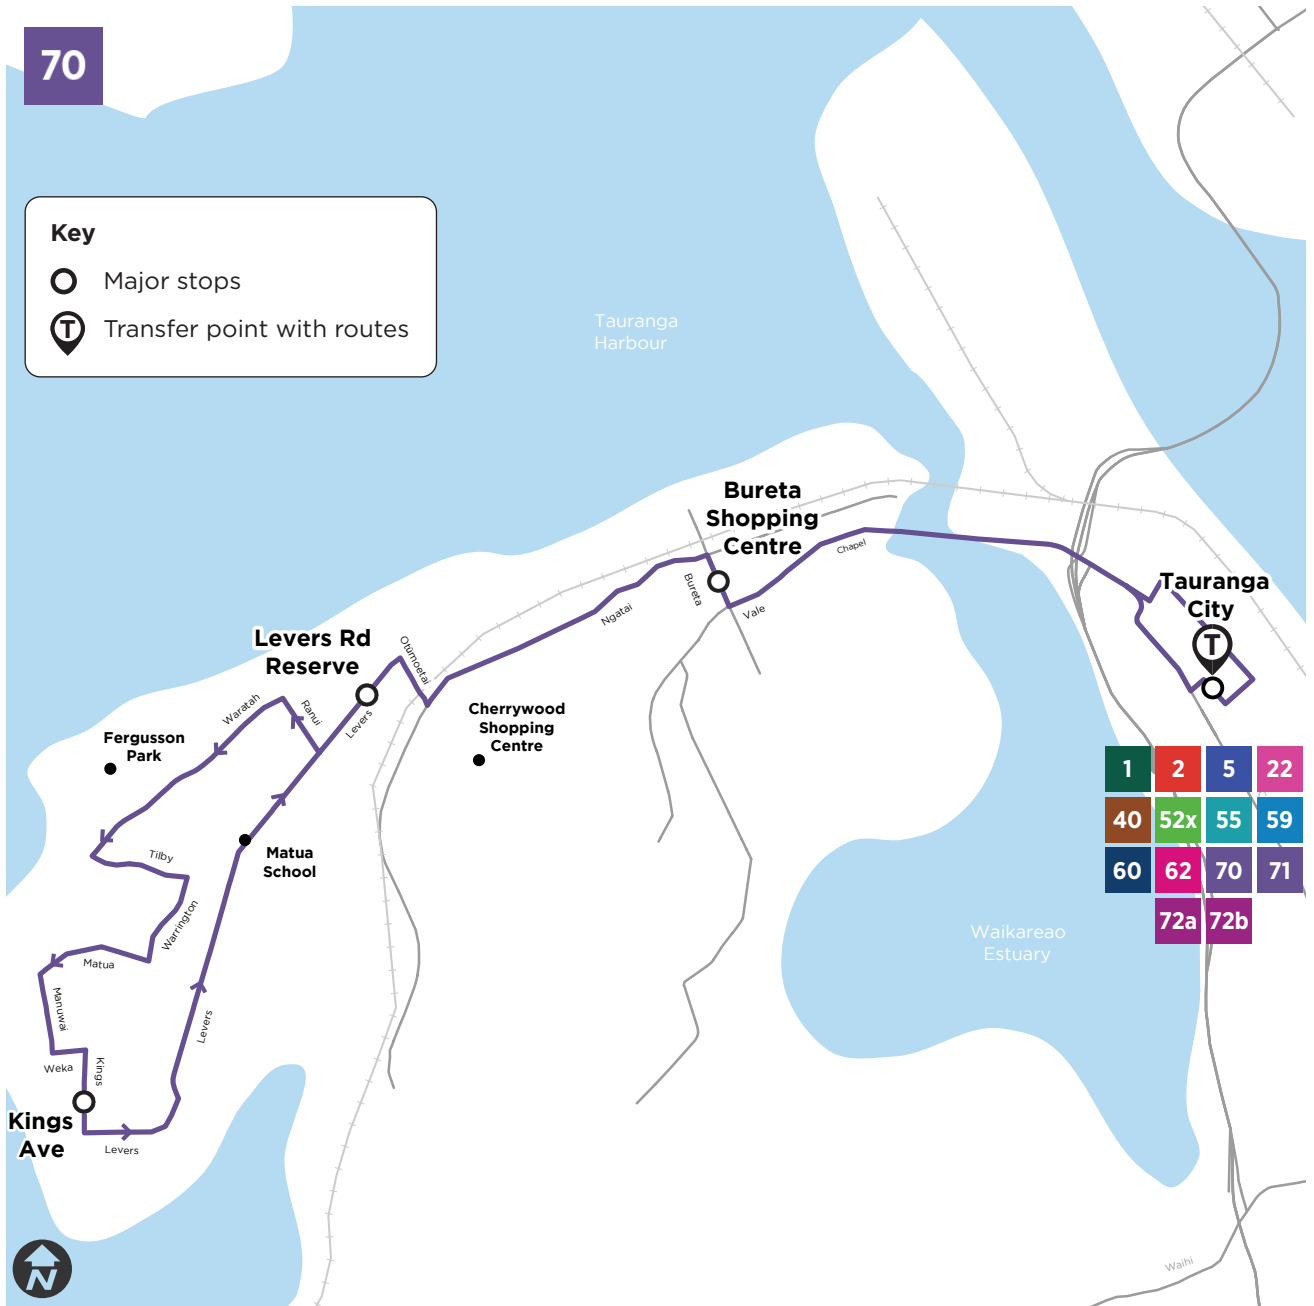

Bus stops

Tauranga City to Matua via Ngatai Rd

Tauranga City - Durham St (Stand C)
Willow Street - Harington Street
Willow Street - Armitage Hotel
Chapel Street
Vale Street
Bureta Road - Opposite Shopping Centre
Ngatai Road - Crescent Road
Ngatai Road - Short Street
Ngatai Road - Tauranga Bridge Club
Levers Road
Ranui Street - Strathmore Street
Ranui Street - Pah Street
Waratah Street - Shaw Place
Tilby Drive - Waratah Street
Tilby Drive - Clivedene Street
Warrington Street
Warrington Street - Matua Road
Matua Road - Eaton Crescent
Matua Road - Eaton Crescent Reserve
Manuwai Drive
Weka Street
Kings Avenue
Levers Road - Kings Avenue
Levers Road - Bay Street
Levers Road - Smiths Road
Levers Road - Matua Road
Levers Road - Tilby Drive
Levers Road - Woods Avenue
Levers Road - Ranui Street
Levers Road Reserve

Matua to Tauranga City

Levers Road Reserve
Ngatai Road - BP Service Station
Ngatai Road - Opposite Short Street
Ngatai Road - Opposite Crescent Road
Bureta Road Shopping Centre
Chapel Street - Bay Central Shopping Centre
Tauranga City - Durham St (Stand C)

70

Key

- Major stops
- Transfer point with routes

1	2	5	22
40	52x	55	59
60	62	70	71
	72a	72b	

Route description

Outbound: Tauranga City - Durham St (Stand C), Spring St, Willow St, Brown St, Cameron Rd, Chapel St, Vale St, Bureta Rd, Ngatai Rd, Otumoetai Rd, Levers Rd, Ranui St, Waratah St, Tilby Dr, Warrington St, Matua Rd, Manuwai Dr, Weka St, Kings Ave, Levers Rd (Loop).

Inbound: Levers Rd, Otumoetai Rd, Ngatai Rd, Bureta Rd, Vale St, Chapel St, Cameron Road, Harrington St, Durham, Tauranga City - Durham St (Stand C).