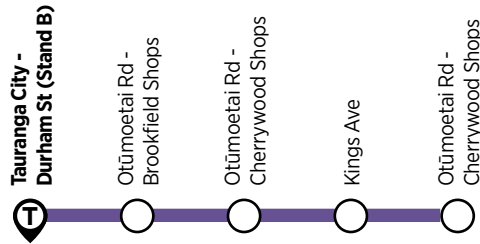

Tauranga City to Matua via Brookfield

For transfers see map