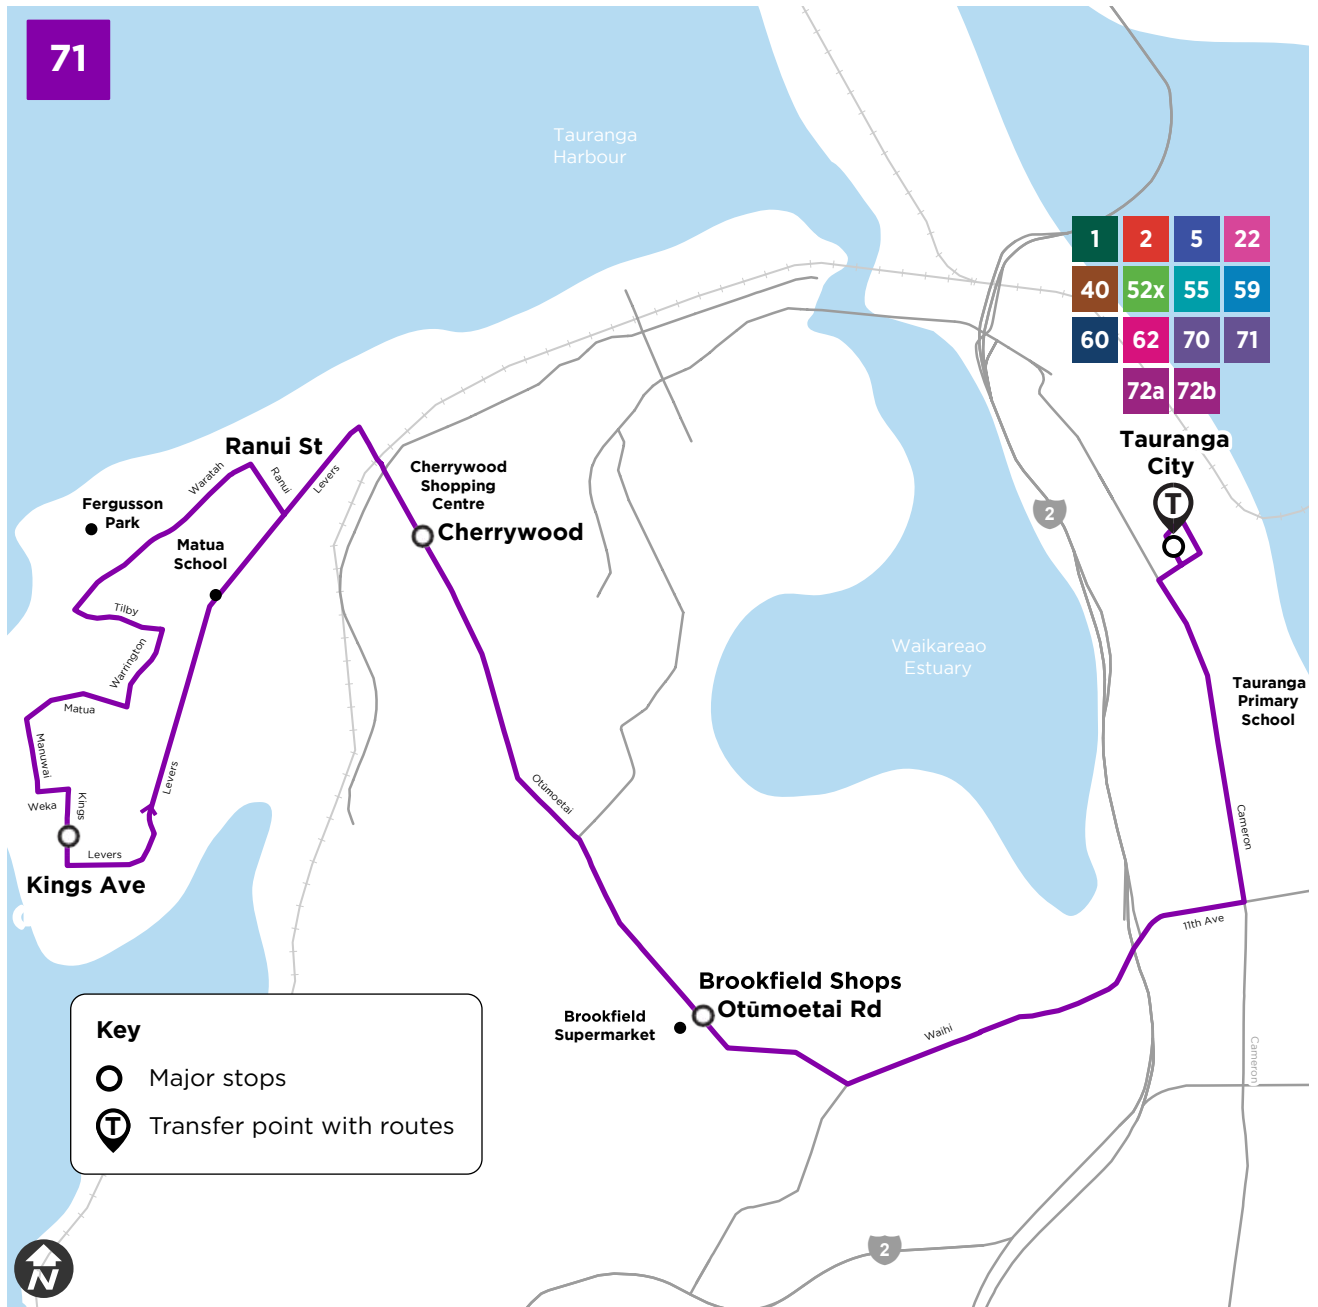

Matua to Tauranga City via Brookfield

Cherrywood Shops
Otūmoetai Road - Longwood Lane
Otūmoetai Road - Keilor Road
Otūmoetai Road - Glenn Terrace
Otūmoetai Road - Grange Road
Otūmoetai Road - Opposite Otūmoetai Primary School
Otūmoetai Road - Opposite Brookfield Shops
Bellevue Road - Sutherland Road
Waihi Road - Judea Heights
Waihi Road - Churchill Road
Waihi Road - Montgomery Road
Cameron Road - Eleventh Avenue
Cameron Road - The Warehouse
Cameron Road - Eighth Avenue - North
Cameron Road - Sixth Avenue
Cameron Road - Fourth Avenue North
Cameron Road - First Avenue
Waikato University - Durham Street
Tauranga City - Durham Street (Stand A)

71

Route description

Outbound: Durham St (Stand B), Spring St, Grey St, Elizabeth St, Cameron Rd, 11th Ave, Waihi Rd, Bellevue Rd, Brookfield Shops - Otūmoetai Rd by Petrol Station, Otūmoetai Rd, Levers Rd, Ranui St, Waratah St, Tilby Dr, Warrington St, Matua Rd, Manuwai Dr, Weka St, Kings Ave. Levers Rd, Otūmoetai Rd.

Inbound: Brookfield - Otūmoetai Rd opposite Petrol Station, Bellevue Rd, Waihi Rd, 11th Ave, Cameron Rd, Elizabeth St, Durham St (Stand A).