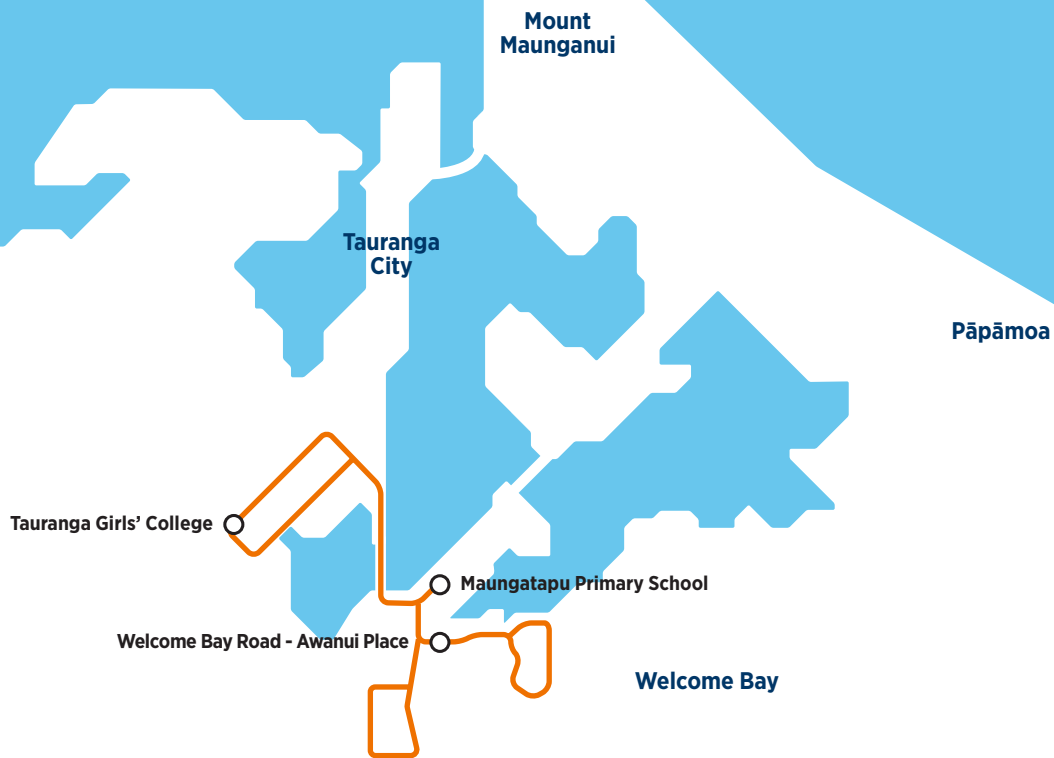

901a

Welcome Bay/Ohauti

Tauranga Girls' College/Maungatapu School

Morning route

Afternoon route

Route 901a is a Bayhopper school route, part of the dedicated school bus network for Tauranga, managed by Bay of Plenty Regional Council.

Only primary, intermediate and college students can travel on the school bus routes.

901a

Welcome Bay/Ohauti

Tauranga Girls' College/Maungatapu School

Morning route

Start Welcome Bay Road Fronting No. 43, Welcome Bay Road, James Cook Drive, Victory Street, Osprey Drive, Waitaha Road, Welcome Bay Road, Hairini Street, Turret Road, 15th Avenue, Cameron Road, 22nd Avenue (Tga Girls' College), Courtney Road, Fraser Street, 15th Avenue, Turret Road, SH2A, Welcome Bay Road, Ohauti Road, Rowsdale Drive, Hollister Lane Poike Road, Windermere Drive to Lagoon Place and return, SH29A, Maungatapu Road (Maungatapu School).

Afternoon route

Maungatapu School, Maungatapu Road, SH29A, Welcome Bay Road, Ohauti Road, Rowsdale Drive, Hollister Lane, Poike Road, Windermere Drive to Lagoon Place and return, SH29A, Oropi Road, Fraser Street, Courtney Road, 22nd Avenue (Tga Girls' College), Courtney Road, Fraser Street, 15th Avenue, Turret Road, Welcome Bay Road, James Cook Drive, Victory Street, Osprey Drive, Waitaha Road, Welcome Bay Road to SH29A.