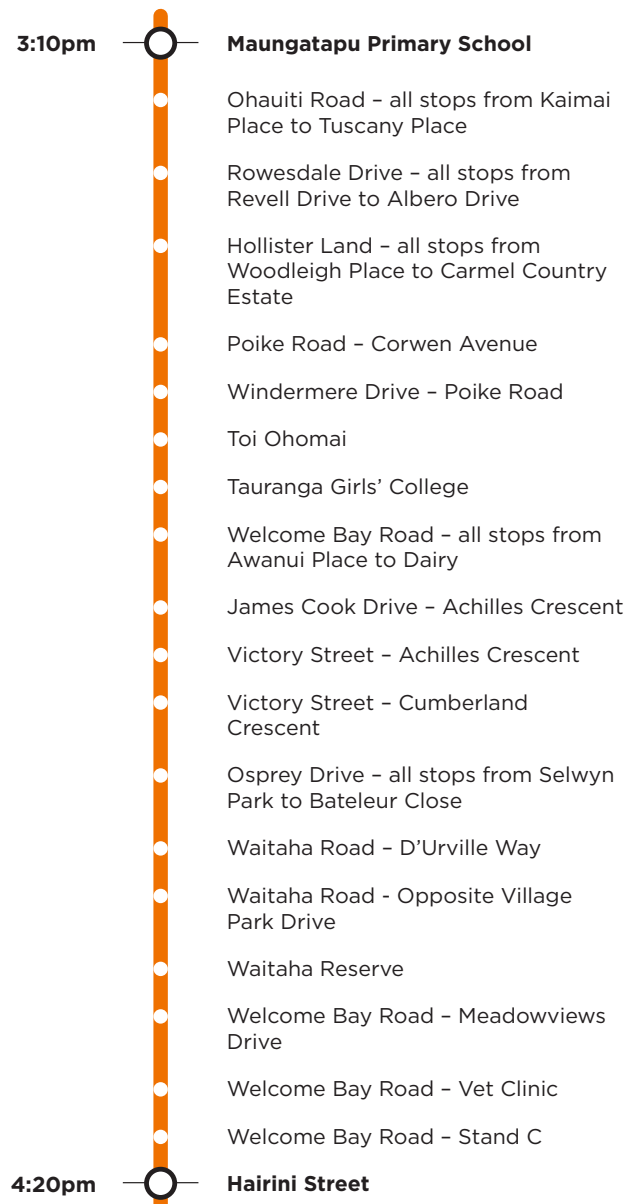

901a

Welcome Bay/Ohauti

Tauranga Girls' College/Maungatapu School

Morning route

Afternoon route

Route 901a is a Bayhopper school route, part of the dedicated school bus network for Tauranga, managed by Bay of Plenty Regional Council.

Only primary, intermediate and college students can travel on the school bus routes.

901a

Welcome Bay/Ohauti

Tauranga Girls' College/Maungatapu School

Morning route

Start Welcome Bay Road Fronting No. 43, Welcome Bay Road, James Cook Drive, Victory Street, Osprey Drive, Waitaha Road, Welcome Bay Road, Hairini Street, Turret Road, 15th Avenue, Cameron Road, 22nd Avenue (Tga Girls' College), Courtney Road, Fraser Street, 15th Avenue, Turret Road, SH2A, Welcome Bay Road, Ohauti Road, Rowsdale Drive, Hollister Lane Poike Road, Windermere Drive to Lagoon Place and return, SH29A, Maungatapu Road (Maungatapu School).

Afternoon route

Maungatapu School, Maungatapu Road, SH29A, Welcome Bay Road, Ohauti Road, Rowsdale Drive, Hollister Lane, Poike Road, Windermere Drive to Lagoon Place and return, SH29A, Oropi Road, Fraser Street, Courtney Road, 22nd Avenue (Tga Girls' College), Courtney Road, Fraser Street, 15th Avenue, Turret Road, Welcome Bay Road, James Cook Drive, Victory Street, Osprey Drive, Waitaha Road, Welcome Bay Road to SH29A.