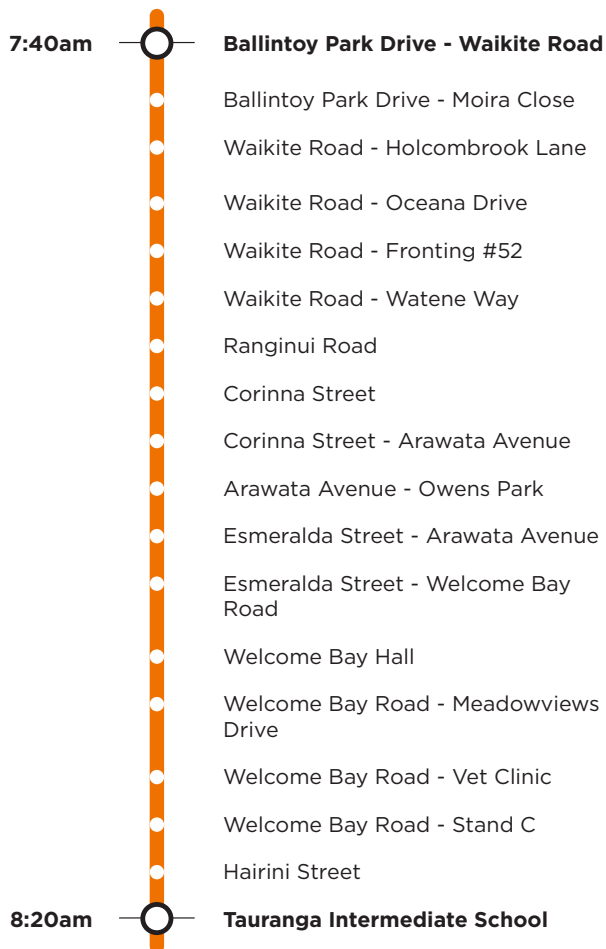

804c

Welcome Bay Tauranga Intermediate

Morning route

Afternoon route

Route 804c is a Bayhopper school route, part of the dedicated school bus network for Tauranga, managed by Bay of Plenty Regional Council.

Only primary, intermediate and college students can travel on the school bus routes.

804c

Welcome Bay Tauranga Intermediate

Morning route

Start Ballintoy Park Drive/Waikite Road corner. Ballintoy Park Drive (loop, Waikite Road, Welcome Bay Road, Ranginui Road, Corrina Street, Esmeralda Street, Welcome Bay Road, Hairini Street, Turret Road, 15th Avenue, Grace Road, 18th Avenue, Tauranga Intermediate.

Afternoon route

Tauranga Intermediate, 18th Avenue, Fraser Street, 15th Ave, SH29A, Welcome Bay Road, Esmeralda Street, Arawata Avenue, Corinna Street, Ranginui Road, Welcome Bay Road, Waikite Road, Ballintoy Park Drive (loop).