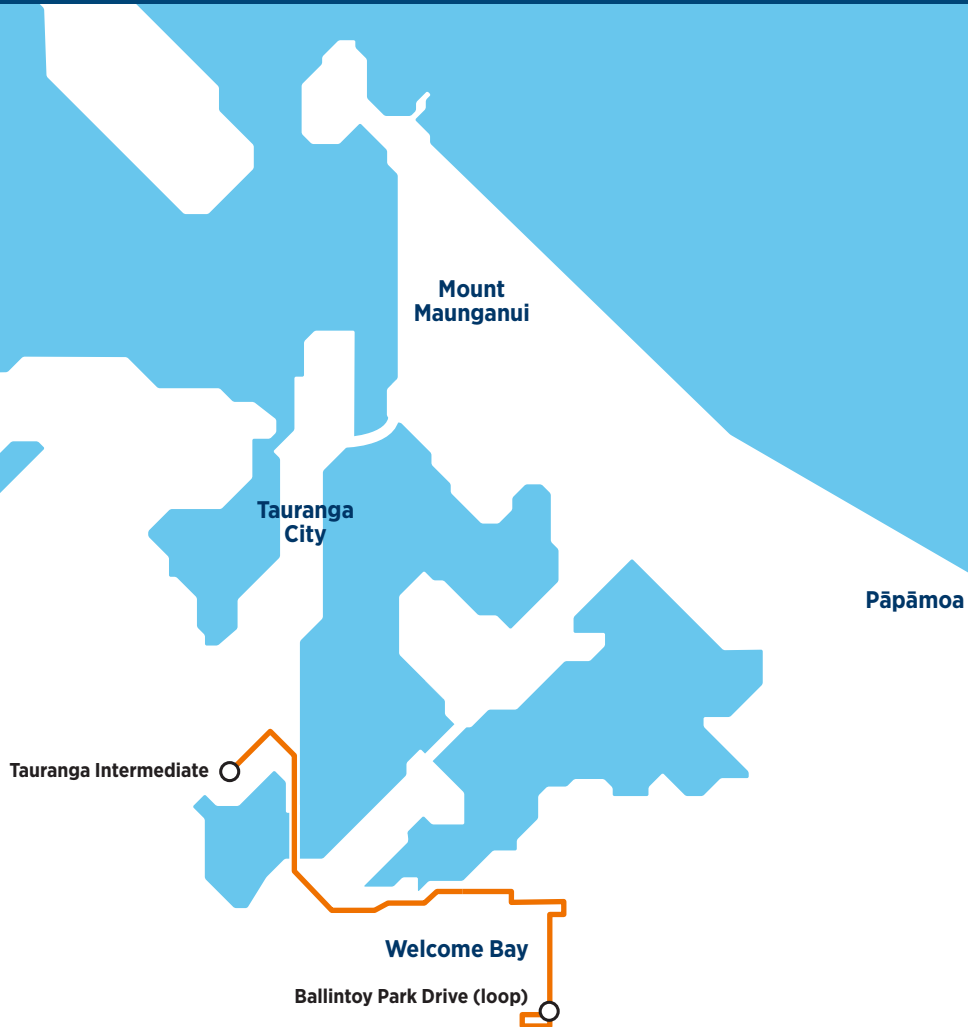

804c

Welcome Bay Tauranga Intermediate

Morning route

Afternoon route

Route 804c is a Bayhopper school route, part of the dedicated school bus network for Tauranga, managed by Bay of Plenty Regional Council.

Only primary, intermediate and college students can travel on the school bus routes.

804c

Welcome Bay Tauranga Intermediate

Morning route

Start Ballintoy Park Drive/Waikite Road corner. Ballintoy Park Drive (loop, Waikite Road, Welcome Bay Road, Ranginui Road, Corrina Street, Esmeralda Street, Welcome Bay Road, Hairini Street, Turret Road, 15th Avenue, Grace Road, 18th Avenue, Tauranga Intermediate.

Afternoon route

Tauranga Intermediate, 18th Avenue, Fraser Street, 15th Ave, SH29A, Welcome Bay Road, Esmeralda Street, Arawata Avenue, Corinna Street, Ranginui Road, Welcome Bay Road, Waikite Road, Ballintoy Park Drive (loop).