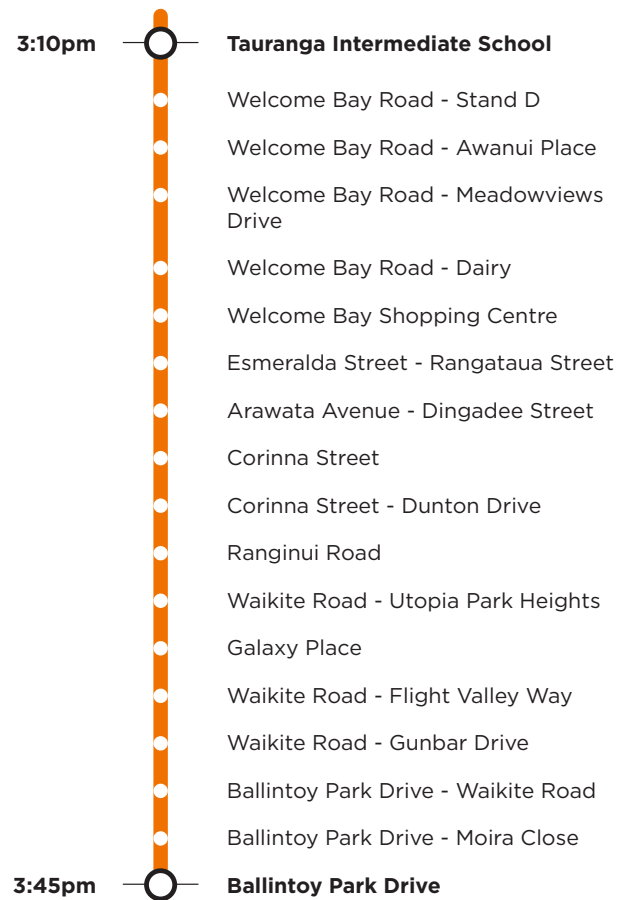

804c

Welcome Bay Tauranga Intermediate

Morning route

Afternoon route

Route 804c is a Bayhopper school route, part of the dedicated school bus network for Tauranga, managed by Bay of Plenty Regional Council.

Only primary, intermediate and college students can travel on the school bus routes.

804c

Welcome Bay Tauranga Intermediate

Morning route

Start Ballintoy Park Drive/Waikite Road corner. Ballintoy Park Drive (loop, Waikite Road, Welcome Bay Road, Ranginui Road, Corrina Street, Esmeralda Street, Welcome Bay Road, Hairini Street, Turret Road, 15th Avenue, Grace Road, 18th Avenue, Tauranga Intermediate.

Afternoon route

Tauranga Intermediate, 18th Avenue, Fraser Street, 15th Ave, SH29A, Welcome Bay Road, Esmeralda Street, Arawata Avenue, Corinna Street, Ranginui Road, Welcome Bay Road, Waikite Road, Ballintoy Park Drive (loop).