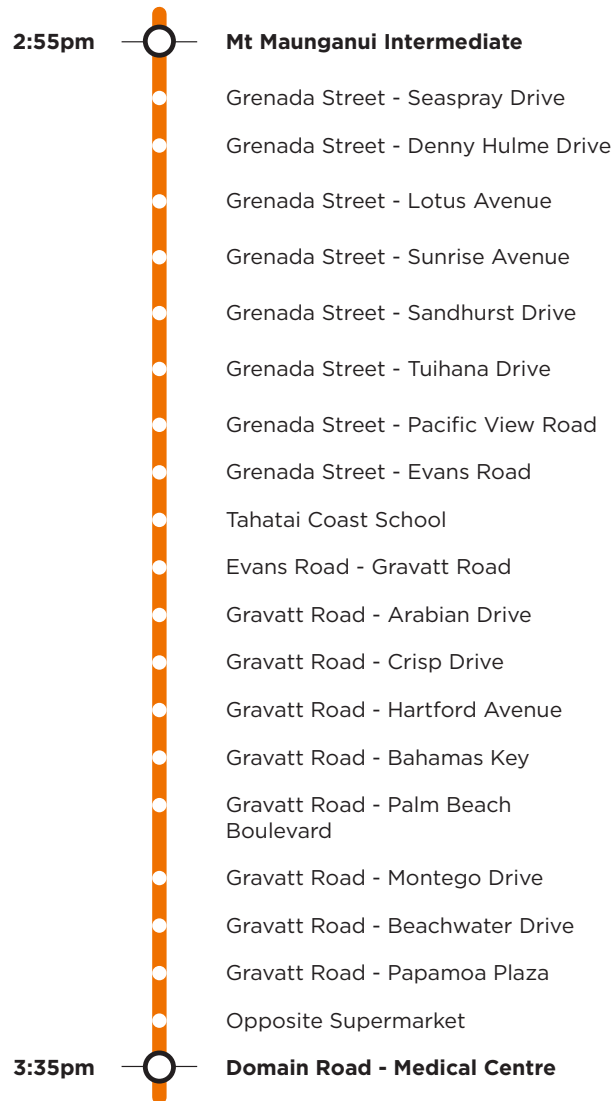

713c

Domain Road Mount Maunganui Intermediate

Afternoon route

Route 713c is a Bayhopper school route, part of the dedicated school bus network for Tauranga, managed by Bay of Plenty Regional Council.

Only primary, intermediate and college students can travel on the school bus routes.

713c

Domain Road Mount Maunganui Intermediate

Afternoon route

Mt Intermediate, Links Avenue, Concord Avenue, Farm Street, Girven Road, Grenada Street, Evans Road, Gravatt Road, Domain Road.