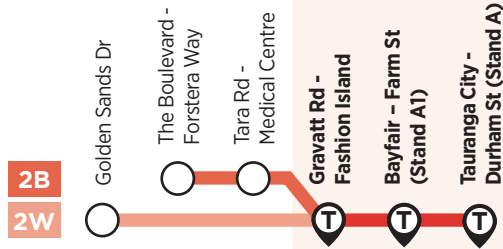

Pāpāmoa to Tauranga City