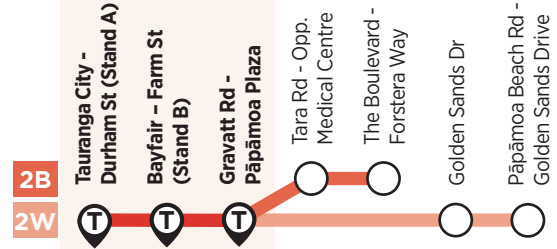

Tauranga City to Pāpāmoa

Monday to Friday except public holidays

Monday to Friday except public holidays

AM	2W	5:50	-	-	6:08	6:23	6:42
	2B	-	6:05	6:15	6:23	6:38	6:59
	2W	6:20	-	-	6:38	6:53	7:14
	2B	-	6:35	6:45	6:53	7:08	7:29
	2W	6:50	-	-	7:08	7:23	7:44
2B	-	7:05	7:15	7:23	7:38	7:59	
Then at these times past each hour	2W	:20	-	-	:38	:53	:14
	2B	-	:35	:45	:53	:08	:29
	2W	:50	-	-	:08	:23	:44
	2B	-	:05	:15	:23	:38	:59
PM	-	-	-	-	-	-	-
	-	-	-	-	-	-	-
Then at these times past each hour	2W	:20	-	-	:38	:53	:14
	2B	-	:35	:45	:53	:08	:29
	2W	:50	-	-	:08	:23	:44
	2B	-	:05	:15	:23	:38	:59
PM	2W	5:20	-	-	5:38	5:53	6:14
	2B	-	5:35	5:45	5:53	6:08	6:29
	2W	5:50	-	-	6:08	6:23	6:44
	2B	-	6:05	6:15	6:23	6:38	6:59
	2W	6:20	-	-	6:38	6:53	7:14
	2B	-	6:35	6:45	6:53	7:08	7:29
	2W	6:50	-	-	7:08	7:23	7:44
	2B	-	7:05	7:15	7:23	7:38	7:59
	2W	-	-	-	7:58	8:13	8:33
	2B	-	-	-	8:33	8:48	9:08

AM	2B	6:45	7:03	7:16	7:24	7:33	-	-
	2B	7:10	7:30	7:45	7:53	8:03	-	-
	2W	7:25	7:45	8:00	-	-	8:15	-
	2B	7:40	8:00	8:15	8:23	8:33	-	-
	2W	7:55	8:15	8:30	-	-	8:45	-
2B	8:10	8:30	8:45	8:53	9:03	-	-	
Then at these times past each hour	2W	:25	:45	:00	-	-	:15	-
	2B	:40	:00	:15	:23	:33	-	-
	2W	:55	:15	:30	-	-	:45	-
	2B	:10	:30	:45	:53	:03	-	-
PM	2W	-	-	-	3:15*	-	3:25*	3:29*
	-	-	-	-	-	-	-	-
Then at these times past each hour	2W	:25	:45	:00	-	-	:15	-
	2B	:40	:00	:15	:23	:33	-	-
	2W	:55	:15	:30	-	-	:45	-
	2B	:10	:30	:45	:53	:03	-	-
PM	2W	6:25	6:45	7:00	-	-	7:15	7:19
	2B	6:40	7:00	7:15	7:23	7:33	-	-
	2W	6:55	7:15	7:30	-	-	7:45	7:49
	2B	7:10	7:30	7:45	7:53	8:03	-	-
	2W	7:25	7:45	8:00	-	-	8:15	8:19
	2B	7:40	8:00	8:15	8:23	8:33	-	-
	2W	7:55	8:15	8:30	-	-	8:45	8:49
	2B	8:10	8:30	8:45	8:53	9:03	-	-
	2W	8:40	9:00	9:15	-	-	-	-
	2B	9:10	9:30	9:45	-	-	-	-

Saturday, Sunday and public holidays

Saturday, Sunday and public holidays

AM	2W	6:05	-	-	6:23	6:38	6:59	
	2B	-	6:35	6:45	6:53	7:08	7:29	
	2W	7:05	-	-	7:23	7:38	7:59	
	2B	-	7:35	7:45	7:53	8:08	8:29	
Then at these times past each hour	2W	:05	-	-	:23	:38	:59	
	2B	-	:35	:45	:53	:08	:29	
	PM	2W	5:05	-	-	5:23	5:38	5:59
		2B	-	5:35	5:45	5:53	6:08	6:29
2W		6:05	-	-	6:23	6:38	6:59	
2B		-	6:35	6:45	6:53	7:08	7:29	
2W	-	-	-	7:23	7:38	7:59		

AM	2W	7:10	7:30	7:45	-	-	8:00	-	
	2B	7:40	8:00	8:15	8:23	8:32	-	-	
	2W	8:10	8:30	8:45	-	-	9:00	-	
	2B	8:40	9:00	9:15	9:23	9:32	-	-	
Then at these times past each hour	2W	:10	:30	:45	-	-	:00	-	
	2B	:40	:00	:15	:23	:32	-	-	
	PM	2W	6:10	6:30	6:45	-	-	7:00	7:04
		2B	6:40	7:00	7:15	7:23	7:32	-	-
2W		7:10	7:30	7:45	-	-	8:00	8:04	
2B		7:40	8:00	8:15	8:23	8:32	-	-	
2W	8:10	8:30	8:45	-	-	-	-		

* Monday to Friday, school term only.
Trip starts from Papamoa College at 3:15