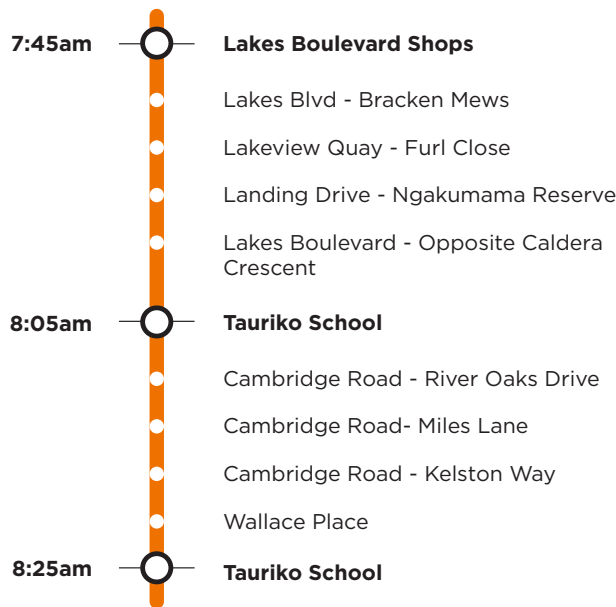

## 810b

### The Lakes Tauriko School

#### Morning route

**Route 810b** is a Bayhopper school route, part of the dedicated school bus network for Tauranga, managed by Bay of Plenty Regional Council.

Only primary, intermediate and college students can travel on the school bus routes.

#### Morning route

Start Lakes Boulevard (shops), Lakes Boulevard (Bracken Mews), Lakeview Quay (Furl Close), Landing Drive, Lakes Boulevard (opp Caldera Cres), Tauriko School, Cambridge Rd (River Oaks Drive), Cambridge Rd (Miles Lane), Cambridge Rd (Kelston Way), Wallace Place, Tauriko School