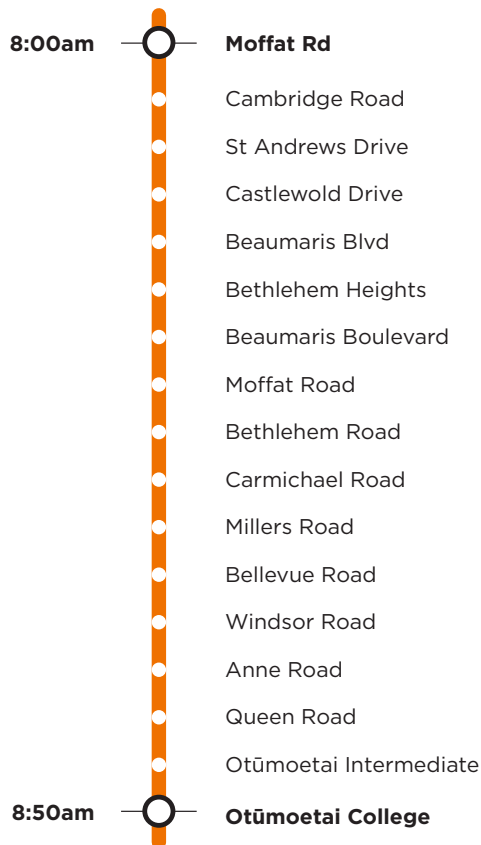

### Bethlehem

Otūmoetai College/Otūmoetai Intermediate

#### Afternoon route

**Route 905c** is a Bayhopper school route, part of the dedicated school bus network for Tauranga, managed by Bay of Plenty Regional Council.

Only primary, intermediate and college students can travel on the school bus routes.

#### Morning route

Moffat Rd cnr Cambridge Road, Cambridge Road, St Andrews Drive, Castlewold Drive, Beaumaris Blvd, Bethlehem Heights, Beaumaris Boulevard, Moffat Road, Bethlehem Road, Carmichael Road, Millers Road, Bellevue Road, Windsor Road, Anne Road, Queen Road, Charles Street (Otūmoetai Intermediate), Windsor Road (Otūmoetai College).

#### Afternoon route

Otūmoetai Intermediate, Windsor Road (Otūmoetai College), Bellevue Road, Millers Road, Carmichael Road, Bethlehem Road, Moffat Road, Beaumaris Blvd, Bethlehem Heights, Moffat Road to Cambridge Road, St Andrews Drive, Castlewold Drive, Sterling Gate Drive to #26.