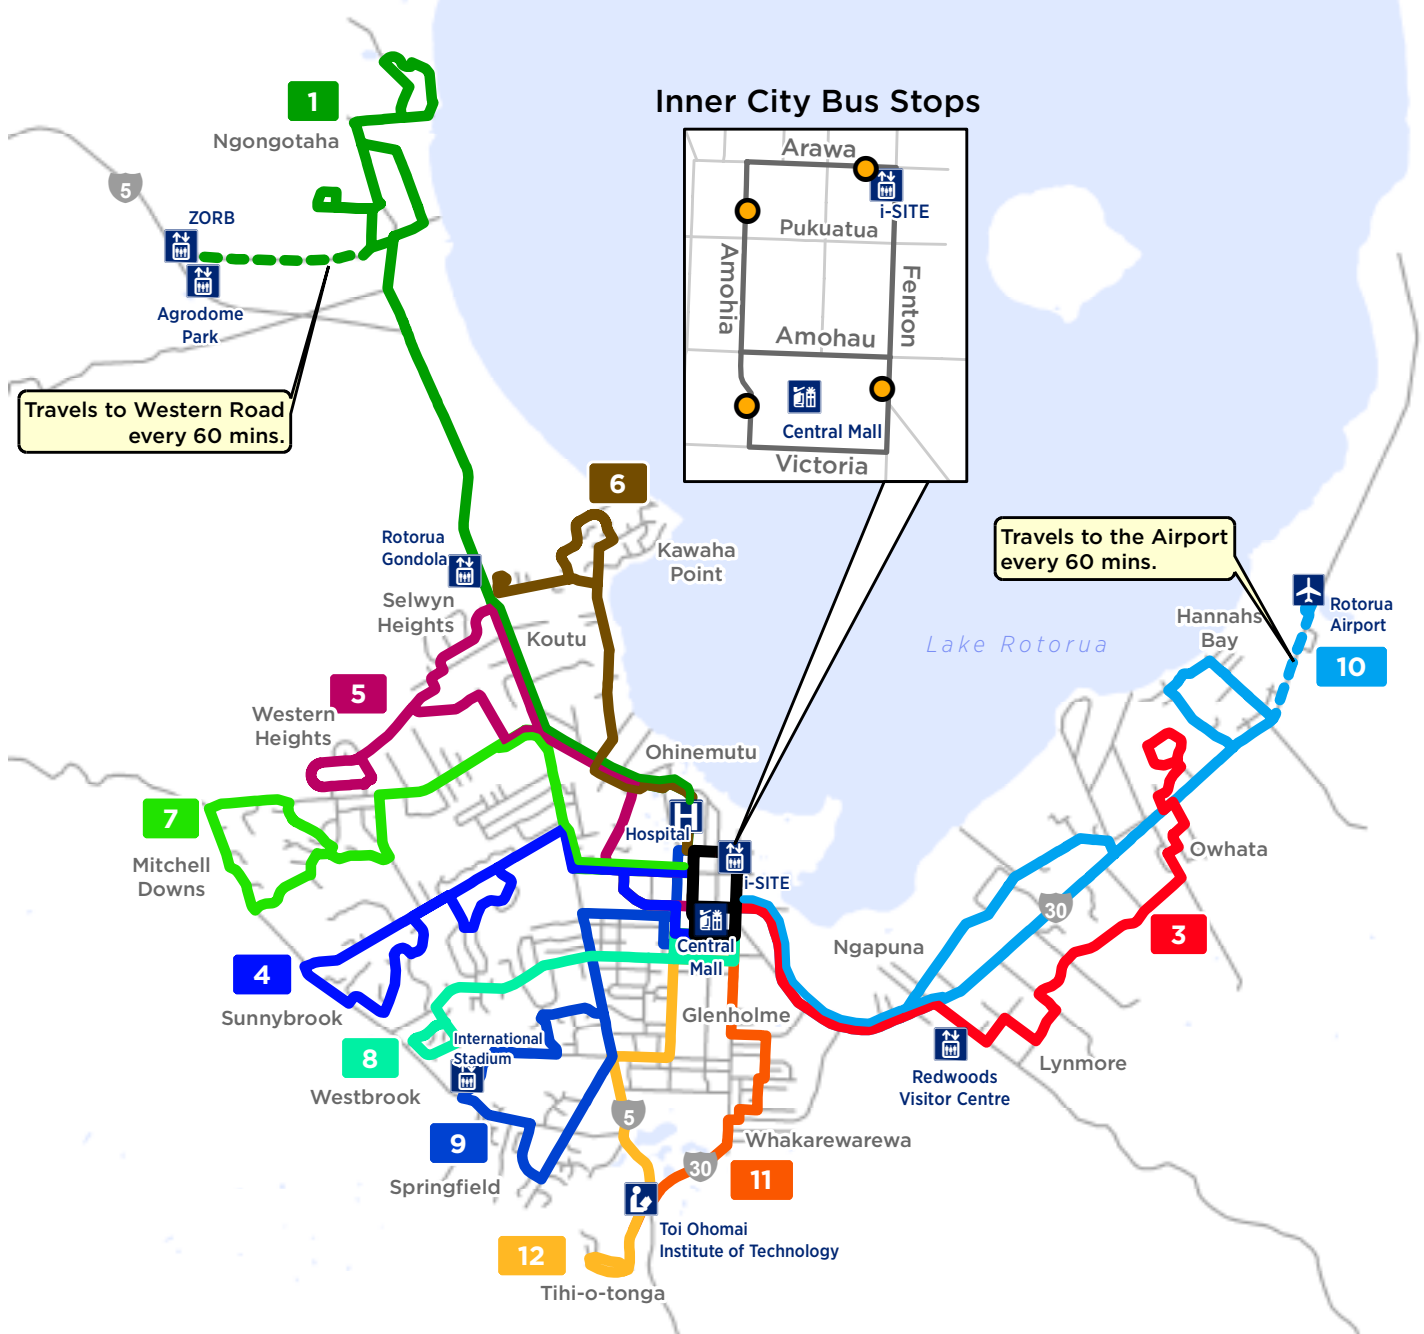

*Valid on day of issue, concession not available

CONCESSIONS

Concession Type	Passenger Category	Fare
Infant	Under 5	Free
Child	5-12	- Free travel during peak times; before 9:00 AM and 2:30-6:00 PM with a registered Bee Card. - This applies on weekdays during school terms for all Rotorua Cityride buses.
Youth	13-18	
Tertiary	Student ID required	- Standard concession on urban routes with registered Bee Card - Free on Tertiary routes
Senior	65+	Standard concession with registered Bee Card
SuperGold	SuperGold card holder	- Free after 9am with registered Bee Card - Standard Concession before 9am on weekdays with registered Bee Card - Free all day on weekends and public holidays
Accessibility	Accessor approved	Free at all times
Community Connect	Community Services card	Half adult fare at all times with registered Bee Card

See www.baybus.co.nz for more concession information

PAYING FOR YOUR RIDE

The Bee Card is a prepaid card which makes travel by bus easier and smarter. Bee Cards cost $5 and can be purchased online at www.beecard.co.nz, from a BOPRC office or a bus driver. Register your card at www.beecard.co.nz to be eligible for concession fares. You can top your card up online or by cash with your bus driver.

HOW DO TRANSFERS BETWEEN BUSES WORK?

When using a Bee Card, transfers between buses are automatically applied. Customers will need to tag on and tag off for each part of the journey; the system will not charge you any extra providing your journey is within the transfer rules

1. Free transfers between buses apply for two hours from your first tag on to your final tag off.
2. The transfer time between buses can be no more than 30 minutes.
3. You can have a maximum of two free transfers per journey.

For cash fares:

1. Free transfers between buses apply for one hour from ticket purchase.
2. The transfer time between buses can be no more than 30 minutes.
3. You can have a maximum of one free transfer per journey.
4. You will need to present your ticket when transferring to the next bus.

HOW DO YOU GET A CONCESSION?

- Child and youth concessions are loaded automatically when a card is registered online at www.beecard.co.nz
- SuperGold & Community Services card concessions can be loaded online at www.beecard.co.nz or at a Bay of Plenty Regional Council (BOPRC) office.
- Tertiary concessions can be loaded at a BOPRC office or via their tertiary institutes' student services.

ROTORUA BUS ROUTES

Route	Description	Page
1	Ngongotahā via Rainbow Springs/Skyline and Agrodome	6
3	Ōwhata via Lynmore and the Redwoods	8
4	Sunnybrook via Fordlands	10
5	Western Heights via Selwyn Heights	12
6	Kawaha Point via Rotorua Hospital	14
7	Mitchell Downs via Clayton Road	16
8	Westbrook via Malfroy Road	18
9	Springfield	20
10	Rotorua Airport/Lee Road via Ngāpuna and Ōwhata	22
11	Toi Ohomai Institute of Technology	24
12	Tihi-O-Tonga via Glenholme and Toi Ohomai Institute of Technology	26

Buses will leave the stops shown in this booklet at the times mentioned. All buses depart and arrive at the Arawa St bus stop in the inner city. There are other stops along the routes which are not detailed in these timetables. To find the nearest stop to you, please visit www.baybus.co.nz and to plan your journey use Journey Planner on this website. Please be at your stop at least five minutes early.

Cityride Eke-Taone is managed by Bay of Plenty Regional Council. For enquiries and feedback contact our call centre **0800 4 BAY BUS (0800 4 229 287)**.

To find out more about the work Bay of Plenty Regional does visit www.boprc.govt.nz

Cityride network