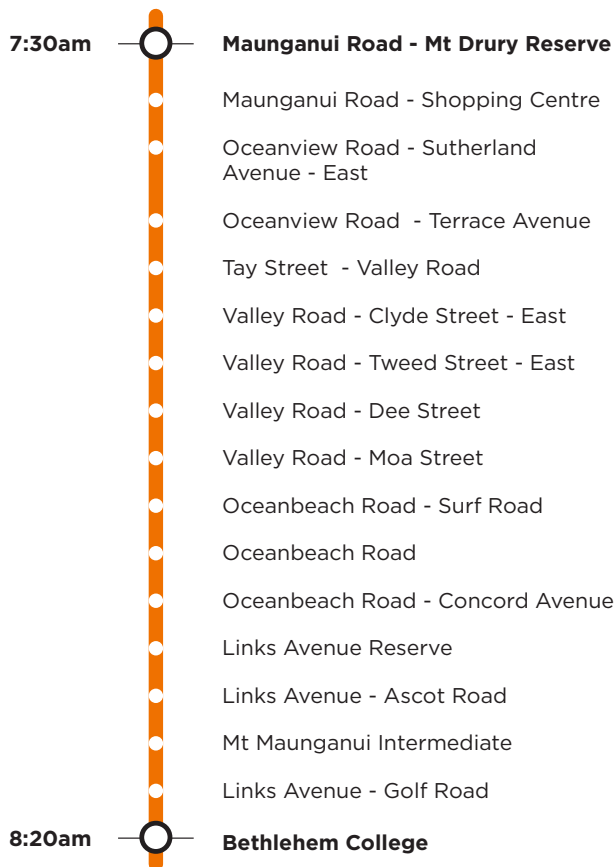

### Mount Maunganui Bethlehem College

#### Afternoon route

**Route 810a** is a Bayhopper school route, part of the dedicated school bus network for Tauranga, managed by Bay of Plenty Regional Council.

Only primary, intermediate and college students can travel on the school bus routes.

#### Morning route

Start Maunganui Road at Mt Drury, Maunganui Road, Tweed Street, Oceanbeach Road, Concord Avenue, Links Avenue, Golf Road, Hewletts Road, SH2, Moffat Road (Bethlehem College).

#### Afternoon route

Bethlehem College, Moffat Road, SH2, Hewletts Road, Golf Road, Links Avenue, Concord Avenue, Oceanbeach Road, Tweed Street, Valley Road to Tay Street.