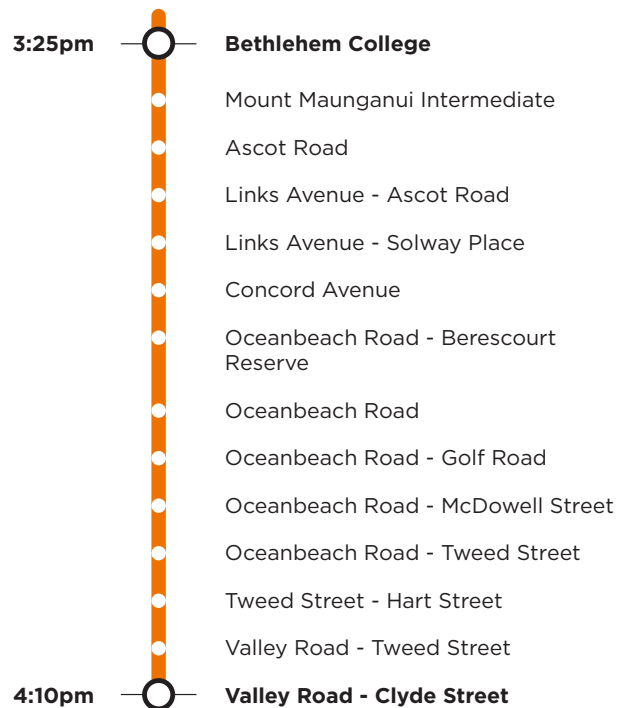

#### Morning route

#### Afternoon route

**Route 810a** is a Bayhopper school route, part of the dedicated school bus network for Tauranga, managed by Bay of Plenty Regional Council.

Only primary, intermediate and college students can travel on the school bus routes.

#### Morning route

Start Maunganui Road at Mt Drury, Maunganui Road, Tweed Street, Oceanbeach Road, Concord Avenue, Links Avenue, Golf Road, Hewletts Road, SH2, Moffat Road (Bethlehem College).

#### Afternoon route

Bethlehem College, Moffat Road, SH2, Hewletts Road, Golf Road, Links Avenue, Concord Avenue, Oceanbeach Road, Tweed Street, Valley Road to Tay Street.