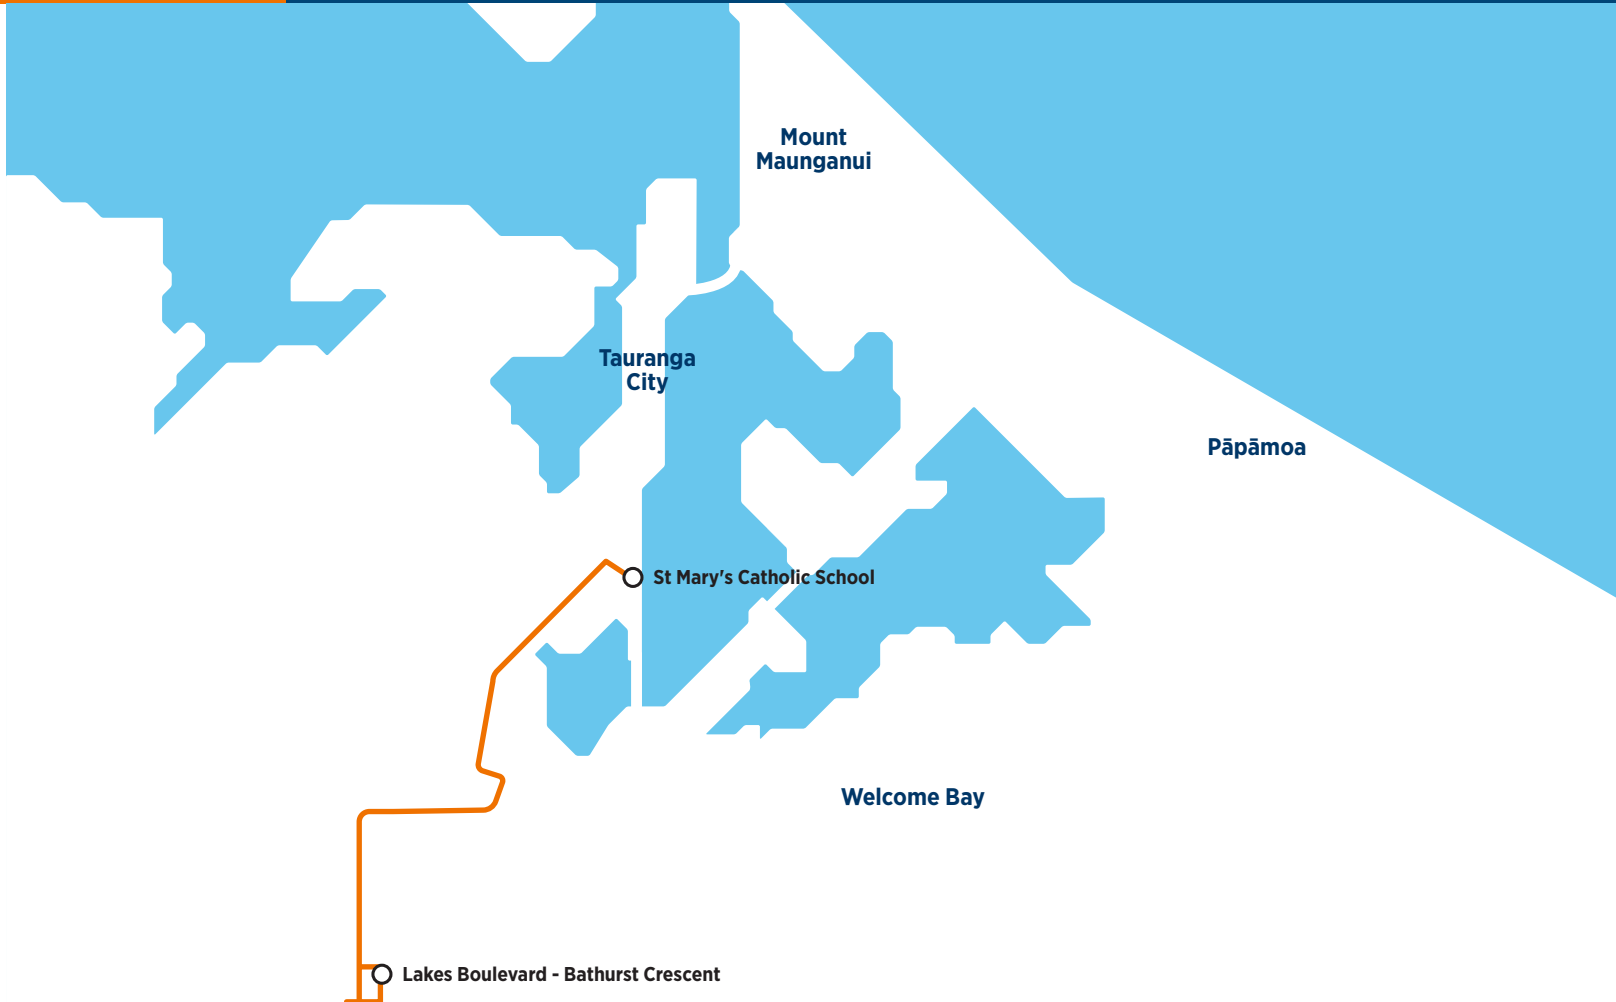

School bus timetable

806c

The Lakes

Tauranga Intermediate/St Mary's Catholic School

Morning route

Afternoon route

Route 806c is a Bayhopper school route, part of the dedicated school bus network for Tauranga, managed by Bay of Plenty Regional Council.

Only primary, intermediate and college students can travel on the school bus routes.

School bus timetable

806c

The Lakes

Tauranga Intermediate/St Mary's Catholic School

Morning route

Lakes Boulevard Near Caldera Cl, Lakes Boulevard, Landing Drive, Lakeview Quay, Lakes Boulevard, Kennedy Road, Te Ranga Memorial Drive, Lakes Boulevard, Lakeview Quay, Landing Drive, SH20A, Oropi Road, Fraser Street (drop Tauranga Intermediate at Fraser Cove stop), 13th Avenue (St Mary's Catholic School).

Afternoon route

13th Avenue (St Mary's Catholic School), Burrows Street, 15th Avenue, Grace Road, 18th Avenue, (Tauranga Intermediate), Oropi Road, SH29A, Lakes Boulevard, Landing Drive, Lakeview Quay, Lakes Boulevard, Kennedy Road, Te Ranga Memorial Drive, Lakes Boulevard, Kennedy Road, Paraone Koikoi Drive to last stop at Awataha Crescent.