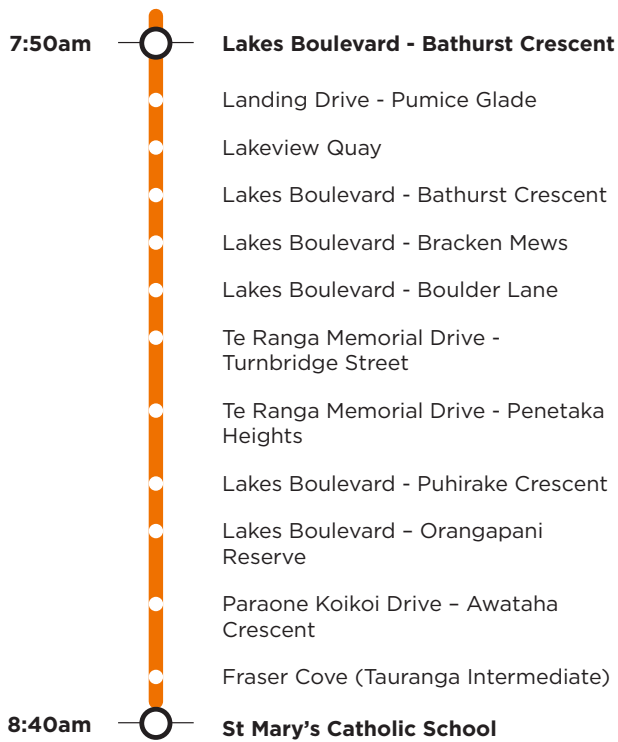

School bus timetable

806c

The Lakes

Tauranga Intermediate/St Mary's Catholic School

Morning route

Afternoon route

Route 806c is a Bayhopper school route, part of the dedicated school bus network for Tauranga, managed by Bay of Plenty Regional Council.

Only primary, intermediate and college students can travel on the school bus routes.

School bus timetable

806c

The Lakes

Tauranga Intermediate/St Mary's Catholic School

Morning route

Lakes Boulevard Near Caldera Cl, Lakes Boulevard, Landing Drive, Lakeview Quay, Lakes Boulevard, Kennedy Road, Te Ranga Memorial Drive, Lakes Boulevard, Lakeview Quay, Landing Drive, SH20A, Oropi Road, Fraser Street (drop Tauranga Intermediate at Fraser Cove stop), 13th Avenue (St Mary's Catholic School).

Afternoon route

13th Avenue (St Mary's Catholic School), Burrows Street, 15th Avenue, Grace Road, 18th Avenue, (Tauranga Intermediate), Oropi Road, SH29A, Lakes Boulevard, Landing Drive, Lakeview Quay, Lakes Boulevard, Kennedy Road, Te Ranga Memorial Drive, Lakes Boulevard, Kennedy Road, Paraone Koikoi Drive to last stop at Awataha Crescent.