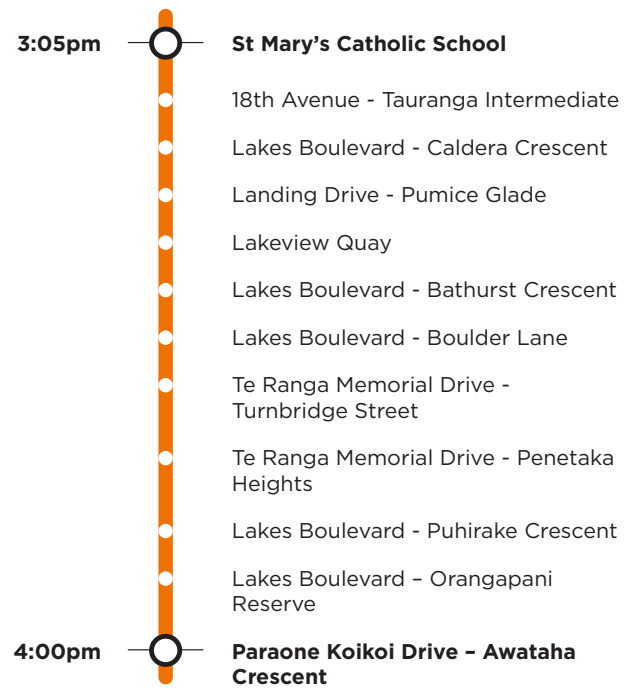

School bus timetable

806c

The Lakes

Tauranga Intermediate/St Mary's Catholic School

Morning route

Afternoon route

Route 806c is a Bayhopper school route, part of the dedicated school bus network for Tauranga, managed by Bay of Plenty Regional Council.

Only primary, intermediate and college students can travel on the school bus routes.

School bus timetable

806c

The Lakes

Tauranga Intermediate/St Mary's Catholic School

Morning route

Lakes Boulevard Near Caldera Cl, Lakes Boulevard, Landing Drive, Lakeview Quay, Lakes Boulevard, Kennedy Road, Te Ranga Memorial Drive, Lakes Boulevard, Lakeview Quay, Landing Drive, SH20A, Oropi Road, Fraser Street (drop Tauranga Intermediate at Fraser Cove stop), 13th Avenue (St Mary's Catholic School).

Afternoon route

13th Avenue (St Mary's Catholic School), Burrows Street, 15th Avenue, Grace Road, 18th Avenue, (Tauranga Intermediate), Oropi Road, SH29A, Lakes Boulevard, Landing Drive, Lakeview Quay, Lakes Boulevard, Kennedy Road, Te Ranga Memorial Drive, Lakes Boulevard, Kennedy Road, Paraone Koikoi Drive to last stop at Awataha Crescent.