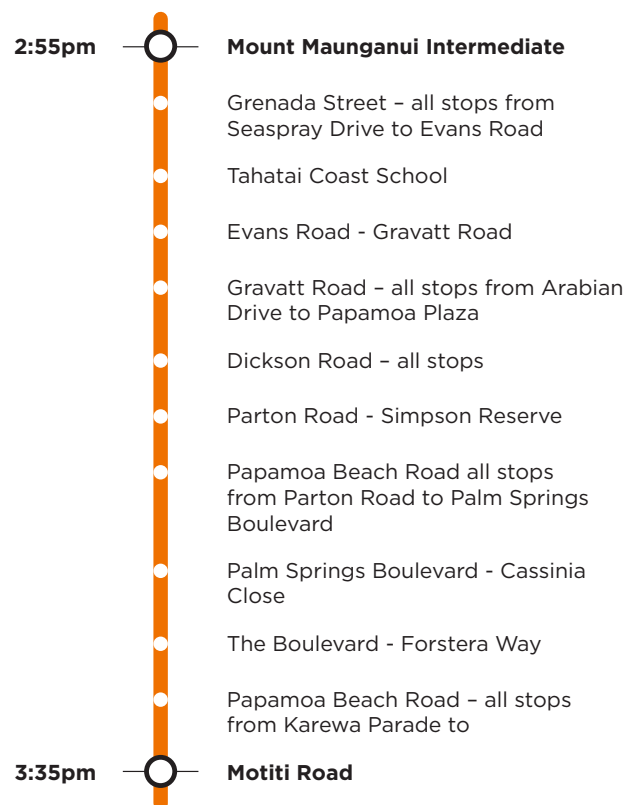

712b

Palm Springs/Golden Sands Mount Maunganui Intermediate

Morning route

Afternoon route

Route 712b is a Bayhopper school route, part of the dedicated school bus network for Tauranga, managed by Bay of Plenty Regional Council.

Only primary, intermediate and college students can travel on the school bus routes.

712b

Palm Springs/Golden Sands Mount Maunganui Intermediate

Morning route

Start #71 Palm Springs Boulevard, Palm Springs Boulevard, The Boulevard, Golden Sands Drive, Papamoa Beach Road, Parton Road, Dickson Road, Domain Road, Gravatt Road, Evans Road, Grenada Street, Girven Road, Farm Street, Concord Avenue, Links Avenue to Mt Maunganui Intermediate.

Afternoon route

Mt Intermediate, Links Avenue, Concord Avenue, Farm Street, Girven Road, Grenada Street, Evans Road, Gravatt Road, Domain Road, Dickson Road, Parton Road, Pāpāmoa Beach Road, Palm Springs Boulevard, The Boulevard, Golden Sands Drive, Pāpāmoa Beach Road (to Palm Springs Blvd), Motiti Road.