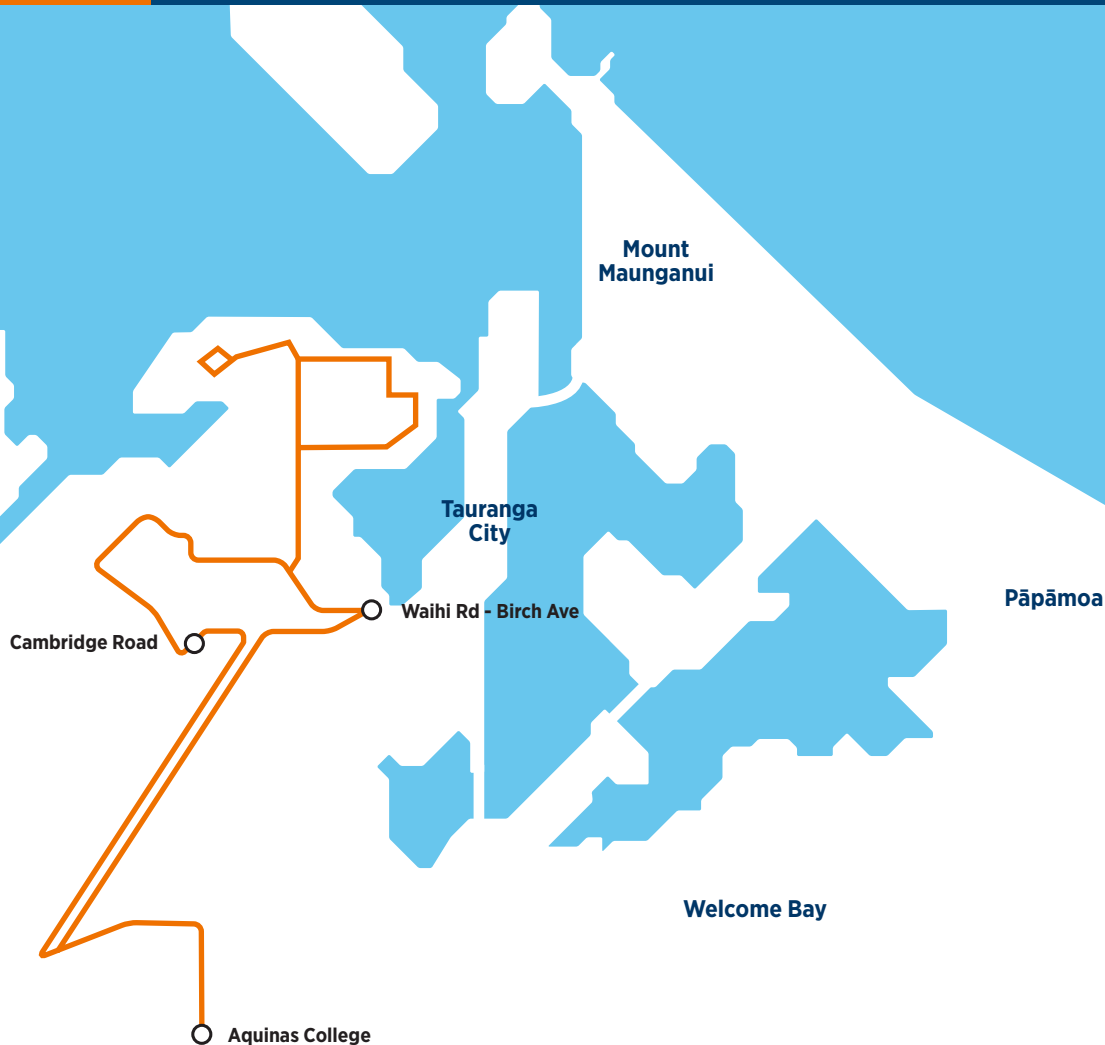

#### Morning route

#### Afternoon route

**Route 702** is a Bayhopper school route, part of the dedicated school bus network for Tauranga, managed by Bay of Plenty Regional Council.

Only primary, intermediate and college students can travel on the school bus routes.

#### Morning route

Start Waihi Road / Birch Ave, Bellevue Road, Otūmoetai Road, Grange Road, Milton Road, Goods Road, Pillans Road, Pine Avenue, Seaview Road, Bureta Road, Ngatai Road, Otūmoetai Road, Levers Road, Tilby Drive, Warrington Street, Matua Road, Levers Road, Otūmoetai Road, Bellevue Road, Millers Road, Carmichael Road, Bethlehem Road, Moffat Road, Beaumaris Blvd, Sterling Gate Dr, Castlewold Dr, St Andrews Dr, Cambridge Road, SH29, Pyes Pa Road, Aquinas College.