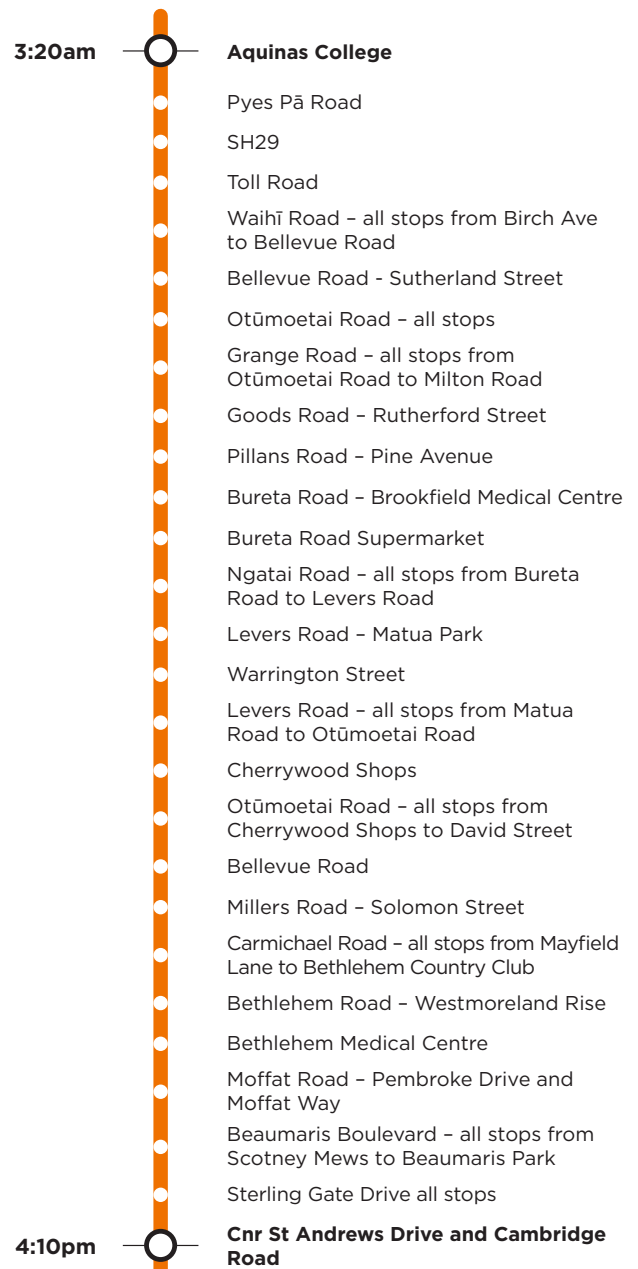

#### Morning route

#### Afternoon route

**Route 702** is a Bayhopper school route, part of the dedicated school bus network for Tauranga, managed by Bay of Plenty Regional Council.

Only primary, intermediate and college students can travel on the school bus routes.

#### Morning route

Start Waihi Road / Birch Ave, Bellevue Road, Otūmoetai Road, Grange Road, Milton Road, Goods Road, Pillans Road, Pine Avenue, Seaview Road, Bureta Road, Ngatai Road, Otūmoetai Road, Levers Road, Tilby Drive, Warrington Street, Matua Road, Levers Road, Otūmoetai Road, Bellevue Road, Millers Road, Carmichael Road, Bethlehem Road, Moffat Road, Beaumaris Blvd, Sterling Gate Dr, Castlewold Dr, St Andrews Dr, Cambridge Road, SH29, Pyes Pa Road, Aquinas College.

#### Afternoon route

Aquinas College, Pyes Pa Road, SH29, Toll Road, Waihi Road, Bellevue Road, Otūmoetai Road, Grange Road, Goods Road, Pillans Road, Pine Avenue, Bureta Road, Ngatai Road, Levers Road, Tilby Drive, Warrington Street, Matua Road, Levers Road, Otūmoetai Road, Bellevue Road, Millers Road, Carmichael Road, Bethlehem Road, Moffat Road, Beaumaris Blvd, Sterling Gate Dr, Cambridge Road (finish at cnr St Andrews Dr and Cambridge Road).