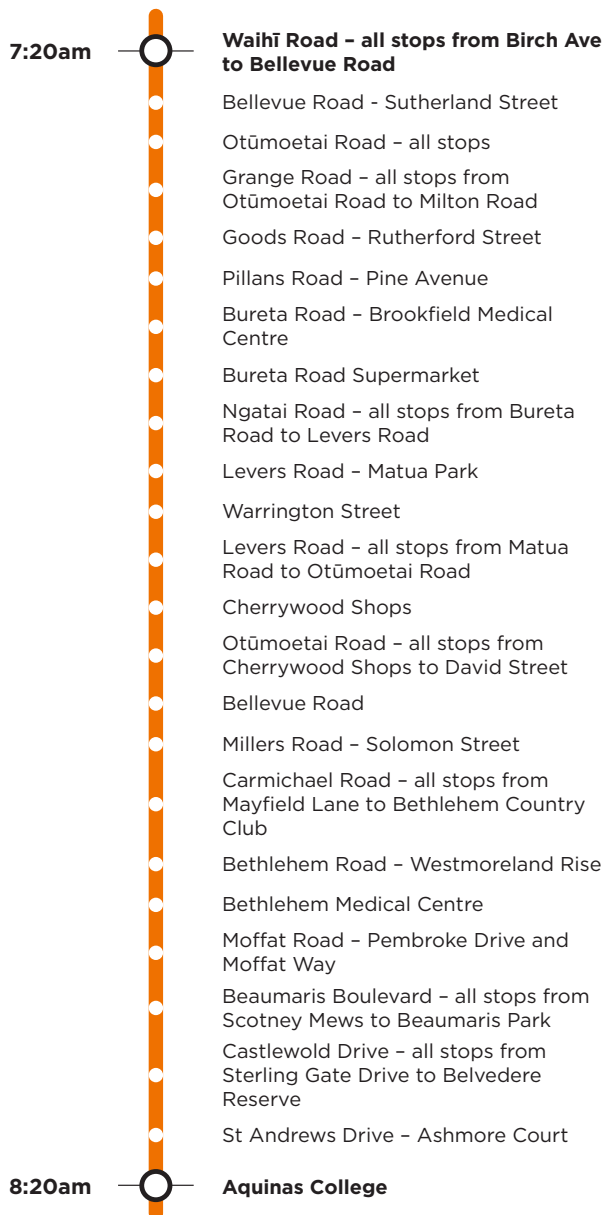

### Otūmoetai/Matua/Bethlehem Aquinas College

#### Afternoon route

**Route 702** is a Bayhopper school route, part of the dedicated school bus network for Tauranga, managed by Bay of Plenty Regional Council.

Only primary, intermediate and college students can travel on the school bus routes.

#### Morning route

Start Waihi Road / Birch Ave, Bellevue Road, Otūmoetai Road, Grange Road, Milton Road, Goods Road, Pillans Road, Pine Avenue, Seaview Road, Bureta Road, Ngatai Road, Otūmoetai Road, Levers Road, Tilby Drive, Warrington Street, Matua Road, Levers Road, Otūmoetai Road, Bellevue Road, Millers Road, Carmichael Road, Bethlehem Road, Moffat Road, Beaumaris Blvd, Sterling Gate Dr, Castlewold Dr, St Andrews Dr, Cambridge Road, SH29, Pyes Pa Road, Aquinas College.

#### Afternoon route

Aquinas College, Pyes Pa Road, SH29, Toll Road, Waihi Road, Bellevue Road, Otūmoetai Road, Grange Road, Goods Road, Pillans Road, Pine Avenue, Bureta Road, Ngatai Road, Levers Road, Tilby Drive, Warrington Street, Matua Road, Levers Road, Otūmoetai Road, Bellevue Road, Millers Road, Carmichael Road, Bethlehem Road, Moffat Road, Beaumaris Blvd, Sterling Gate Dr, Cambridge Road (finish at cnr St Andrews Dr and Cambridge Road).