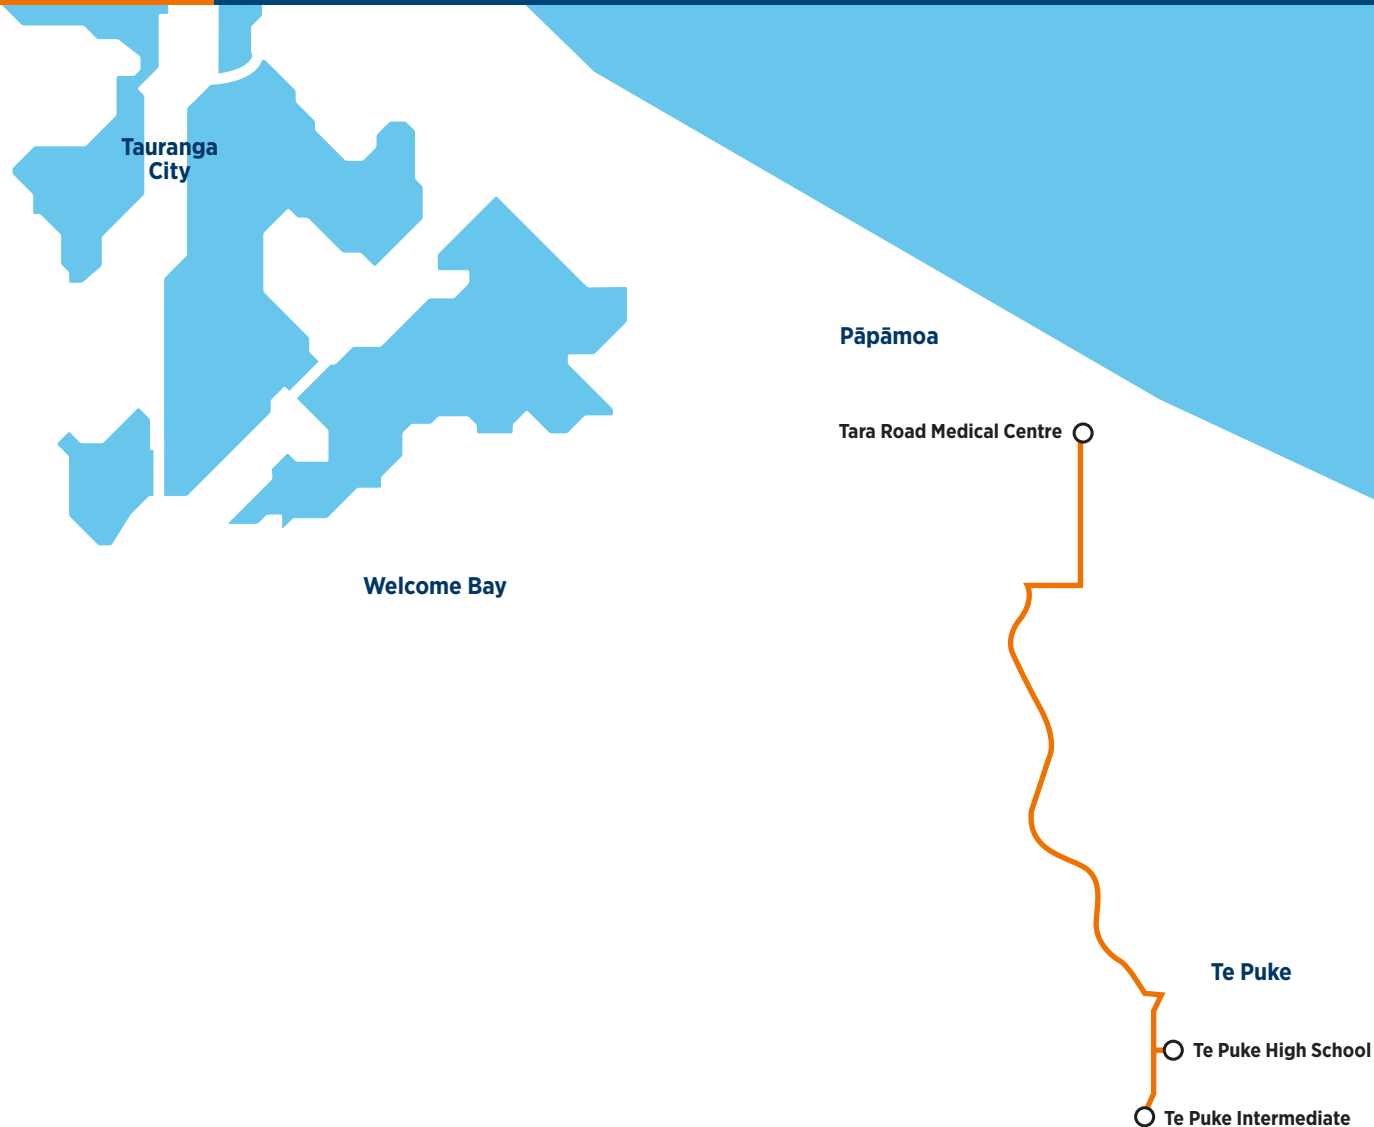

730

Te Puke

Te Puke Intermediate/Te Puke High School

Afternoon route

Route 730 is a Bayhopper school route, part of the dedicated school bus network for Tauranga, managed by Bay of Plenty Regional Council.

Only primary, intermediate and college students can travel on the school bus routes.

730

Te Puke

Te Puke Intermediate/Te Puke High School

Afternoon route

Te Puke Intermediate, Cameron Road, Te Puke High School (Tui Street), Pacific Coast Highway, Te Puke Highway, Bell Road, Parton Road, Tara Road Medical Centre.