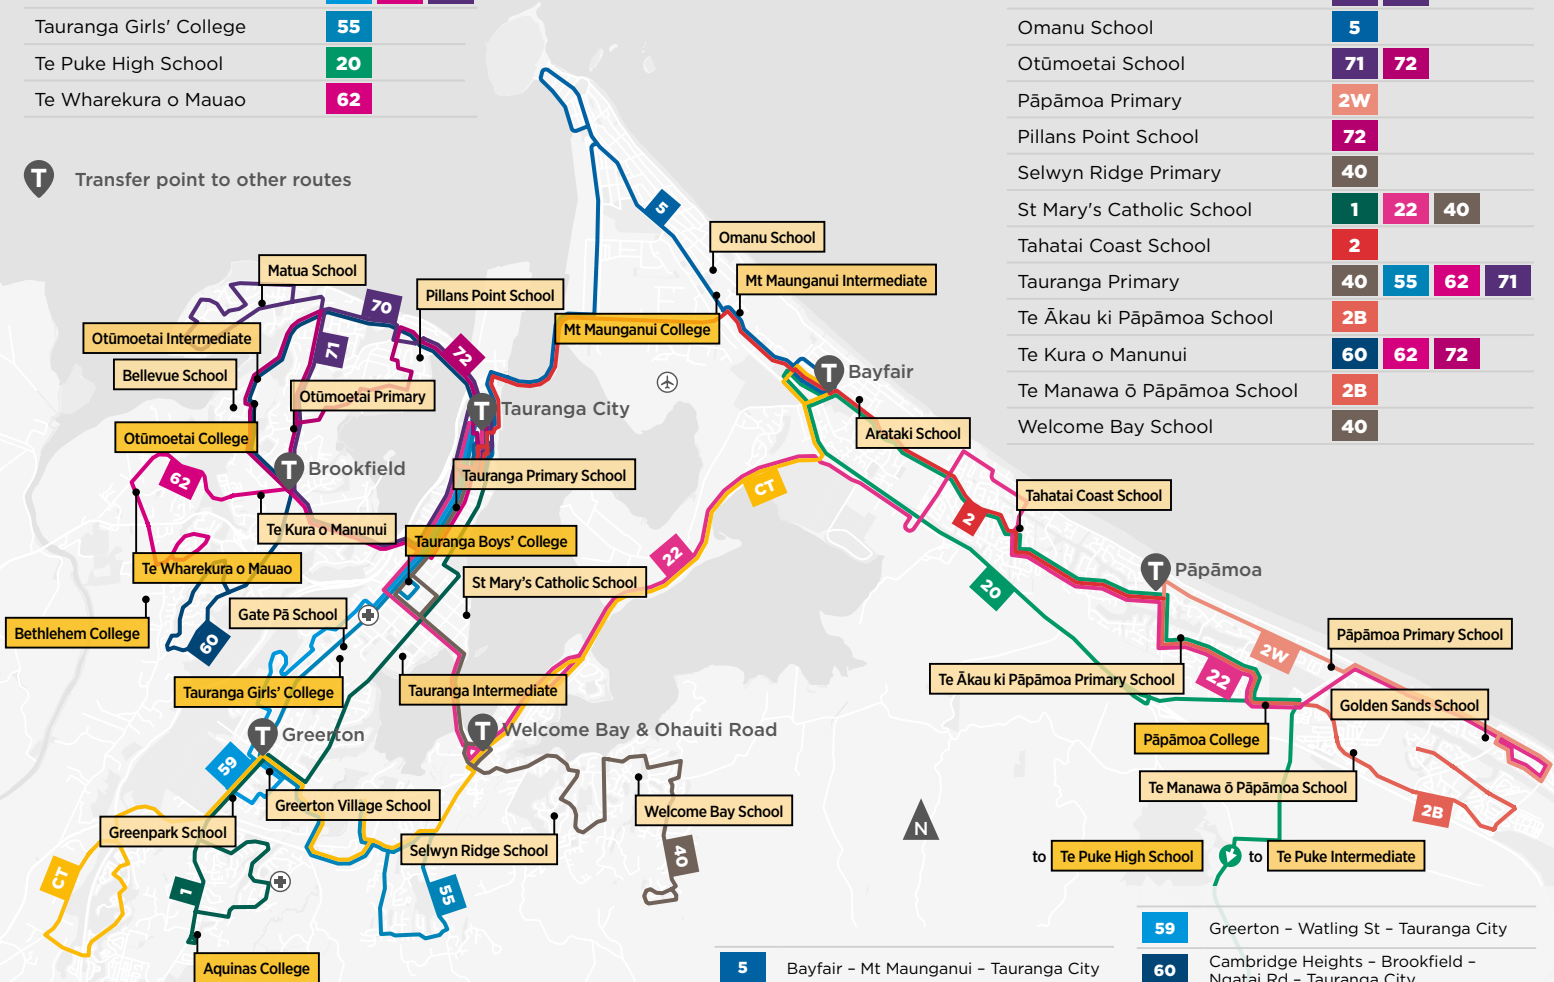

Always remember to tag on and off with your Bee Card to avoid charges.

Travel to school and after school activities, visit friends and whānau, or get to sports for free!

IMPORTANT TO KNOW

- ★ A Bee Card costs \$5.
- ★ Register your Bee Card at beecard.co.nz. You can also call 0800 BAYBUS or visit your local Regional Council office.
- ★ Provide your date of birth to apply the child or youth concession.
- ★ Note: Some schools have dedicated school buses. Ask your school for details.

SCHOOLS AND BAYHOPPER BUS SERVICES

Secondary Schools

Aquinas College	1
Bethlehem College	62
Mt Maunganui College	5
Otūmoetai College	60 72
Pāpāmoa College	2B
Tauranga Boys' College	1 40 55 59 62 71
Tauranga Girls' College	55
Te Puke High School	20
Te Wharekura o Mauao	62

T Transfer point to other routes

CT	Bayfair – Maungatapu – Toi Ohomai – Greerton – Tauranga Crossing – Lakes Boulevard
1	Pyes Pa – Greerton – Fraser Cove – Tauranga City
2	Pāpāmoa Beach – Pāpāmoa Plaza – Bayfair – Tauranga City

5	Bayfair – Mt Maunganui – Tauranga City
20	Te Puke – Bayfair
22	Pāpāmoa Beach – Maungatapu – Tauranga City
40	Welcome Bay – Tauranga City
55	Ohauti – Toi Ohomai – Greerton – Hospital – Tauranga City

59	Greerton – Watling St – Tauranga City
60	Cambridge Heights – Brookfield – Ngatai Rd – Tauranga City
62	Bethlehem – Brookfield – Tauranga City
70	Matua – Ngatai Rd – Tauranga City
71	Matua – Brookfield – Tauranga City
72	Otūmoetai – Brookfield – Tauranga City