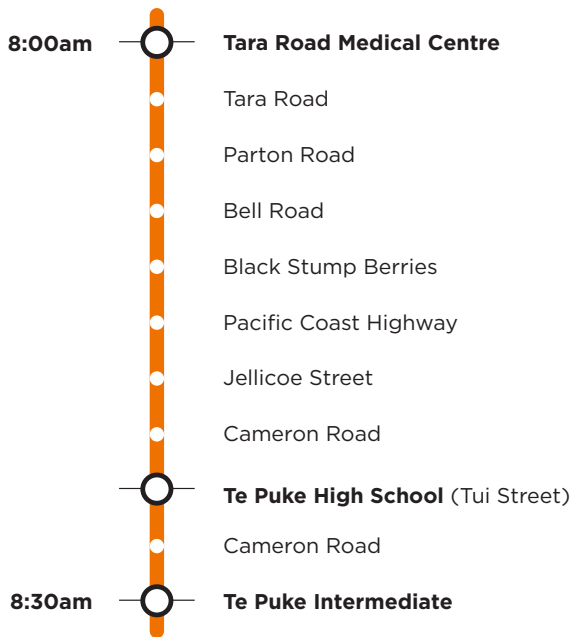

730

Te Puke

Te Puke Intermediate/Te Puke High School

Morning route

Afternoon route

Route 730 is a Bayhopper school route, part of the dedicated school bus network for Tauranga, managed by Bay of Plenty Regional Council.

Only primary, intermediate and college students can travel on the school bus routes.

730

Te Puke

Te Puke Intermediate/Te Puke High School

Morning route

Tara Road Medical Centre, Bell Road, Te Puke Highway, Black Stump Berries, Pacific Coast Highway, Te Puke High School (Tui Street), Cameron Road, Te Puke Intermediate.

Afternoon route

Te Puke Intermediate, Cameron Road, Te Puke High School (Tui Street), Pacific Coast Highway, Opposite Black Stump Berries, Te Puke Highway, Bell Road, Parton Road, Tara Road Medical Centre.