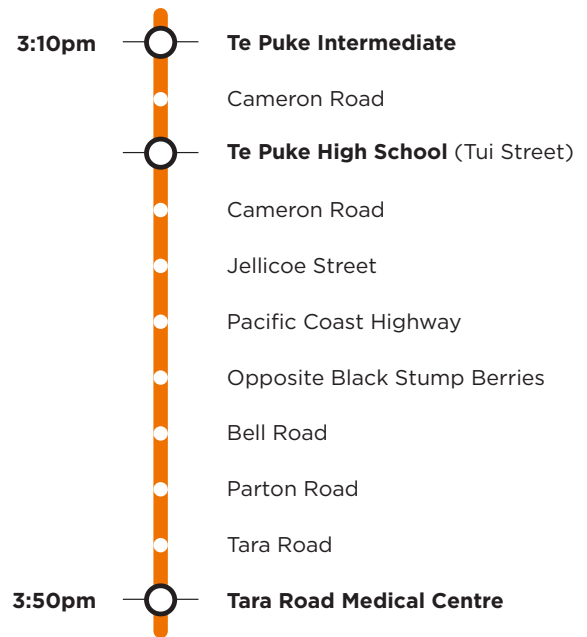

730

Te Puke

Te Puke Intermediate/Te Puke High School

Morning route

Afternoon route

Route 730 is a Bayhopper school route, part of the dedicated school bus network for Tauranga, managed by Bay of Plenty Regional Council.

Only primary, intermediate and college students can travel on the school bus routes.

730

Te Puke

Te Puke Intermediate/Te Puke High School

Morning route

Tara Road Medical Centre, Bell Road, Te Puke Highway, Black Stump Berries, Pacific Coast Highway, Te Puke High School (Tui Street), Cameron Road, Te Puke Intermediate.

Afternoon route

Te Puke Intermediate, Cameron Road, Te Puke High School (Tui Street), Pacific Coast Highway, Opposite Black Stump Berries, Te Puke Highway, Bell Road, Parton Road, Tara Road Medical Centre.