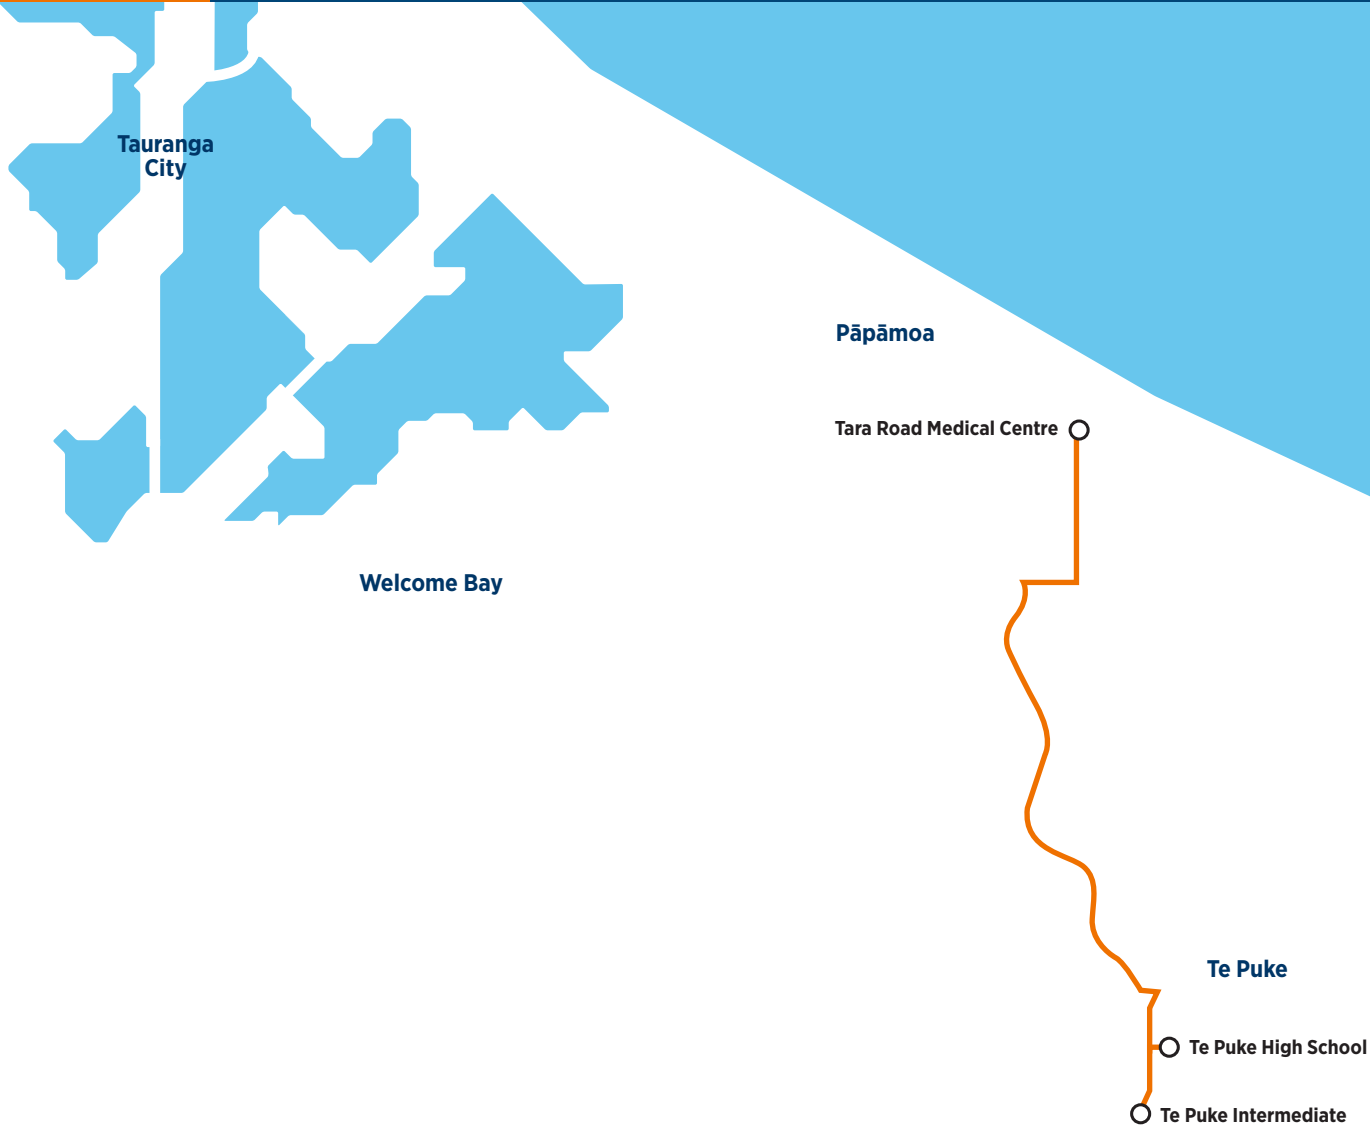

730

Te Puke

Te Puke Intermediate/Te Puke High School

Morning route

Afternoon route

Route 730 is a Bayhopper school route, part of the dedicated school bus network for Tauranga, managed by Bay of Plenty Regional Council.

Only primary, intermediate and college students can travel on the school bus routes.

730

Te Puke

Te Puke Intermediate/Te Puke High School

Morning route

Tara Road Medical Centre, Bell Road, Te Puke Highway, Black Stump Berries, Pacific Coast Highway, Te Puke High School (Tui Street), Cameron Road, Te Puke Intermediate.

Afternoon route

Te Puke Intermediate, Cameron Road, Te Puke High School (Tui Street), Pacific Coast Highway, Opposite Black Stump Berries, Te Puke Highway, Bell Road, Parton Road, Tara Road Medical Centre.