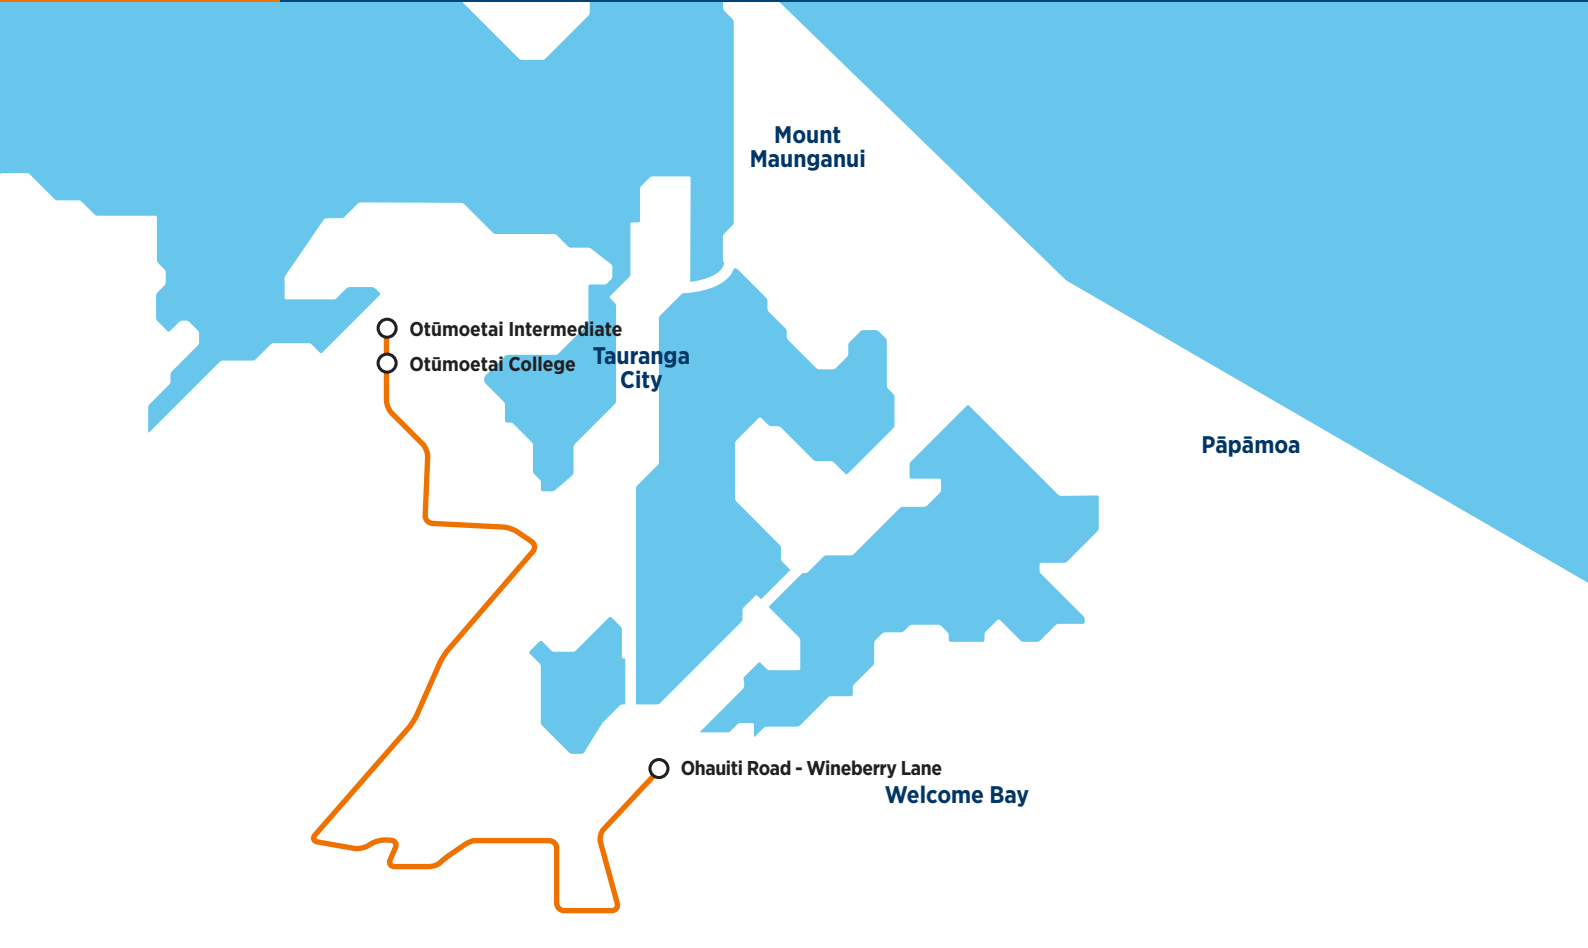

904b

Ohaiti/Cheyne Rd Otūmoetai College/Otūmoetai Intermediate

Morning route

Afternoon route

Route 904b is a Bayhopper school route, part of the dedicated school bus network for Tauranga, managed by Bay of Plenty Regional Council.

Only primary, intermediate and college students can travel on the school bus routes.

904b

Ohaiti/Cheyne Rd Otūmoetai College/Otūmoetai Intermediate

Morning route

Start Ohaiti Road Fronting No. 24, Ohaiti Road, Rowsdale Drive, Hollister Lane, Poike Road, SH29A, Oropi Road (crucial timepoint at 7.45am, bus stop on Oropi Rd before right turn onto Cheyne Rd), Cheyne Road, Pyes Pa Road, SH29A, Cambridge Road, Moffat Road, Otūmoetai Road, Bellevue Road, Windsor Road, Princess Road, Queen Road, Charles Street (Otūmoetai Intermediate), Windsor Road (Otūmoetai College).

Afternoon route

Charles Street (Otūmoetai Intermediate), Windsor Road (Otūmoetai College), Bellevue Road, Otūmoetai Road, Moffat Road, Cambridge Road, SH29A, Pyes Pa Road, Cheyne Road, Oropi Road, SH29A, Poike Road, Ohaiti Road, Rowsdale Drive, Hollister Lane to Poike Road.