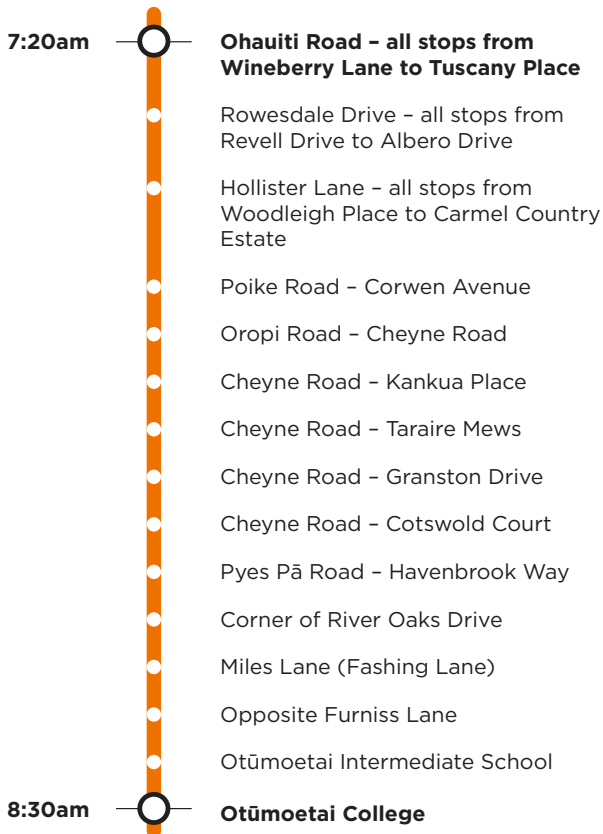

904b

Ohaiti/Cheyne Rd Otūmoetai College/Otūmoetai Intermediate

Morning route

Afternoon route

Route 904b is a Bayhopper school route, part of the dedicated school bus network for Tauranga, managed by Bay of Plenty Regional Council.

Only primary, intermediate and college students can travel on the school bus routes.

904b

Ohaiti/Cheyne Rd Otūmoetai College/Otūmoetai Intermediate

Morning route

Start Ohaiti Road Fronting No. 24, Ohaiti Road, Rowsdale Drive, Hollister Lane, Poike Road, SH29A, Oropi Road (crucial timepoint at 7.45am, bus stop on Oropi Rd before right turn onto Cheyne Rd), Cheyne Road, Pyes Pa Road, SH29A, Cambridge Road, Moffat Road, Otūmoetai Road, Bellevue Road, Windsor Road, Princess Road, Queen Road, Charles Street (Otūmoetai Intermediate), Windsor Road (Otūmoetai College).

Afternoon route

Charles Street (Otūmoetai Intermediate), Windsor Road (Otūmoetai College), Bellevue Road, Otūmoetai Road, Moffat Road, Cambridge Road, SH29A, Pyes Pa Road, Cheyne Road, Oropi Road, SH29A, Poike Road, Ohaiti Road, Rowsdale Drive, Hollister Lane to Poike Road.