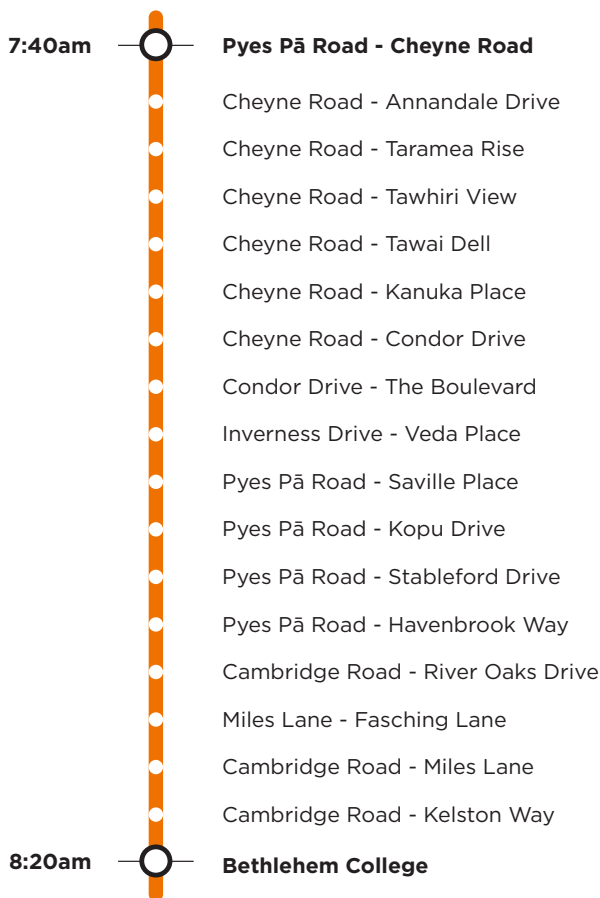

813

Pyes Pā, Cambridge Road Bethlehem College

Operated by two vehicles

Morning route

Afternoon route

Route 813 is a Bayhopper school route, part of the dedicated school bus network for Tauranga, managed by Bay of Plenty Regional Council.

Only primary, intermediate and college students can travel on the school bus routes.

813

Pyes Pā, Cambridge Road Bethlehem College

Morning route

Start Pyes Pā Road Fronting No. 21, Pyes Pā Road, Cheyne Road, Condor Drive, Inverness Drive, Pyes Pā Road, SH29, Cambridge Road, Miles Lane to Fasching Lane and return, Cambridge Road, Moffat Road (Bethlehem College).

Afternoon route

Bethlehem College, Moffat Road, Cambridge Road, Miles Lane to Fasching Lane and return, Cambridge Road, SH29, Pyes Pā Road, Cheyne Road, Condor Drive, Inverness Drive, Pyes Pā Road to No. 12.