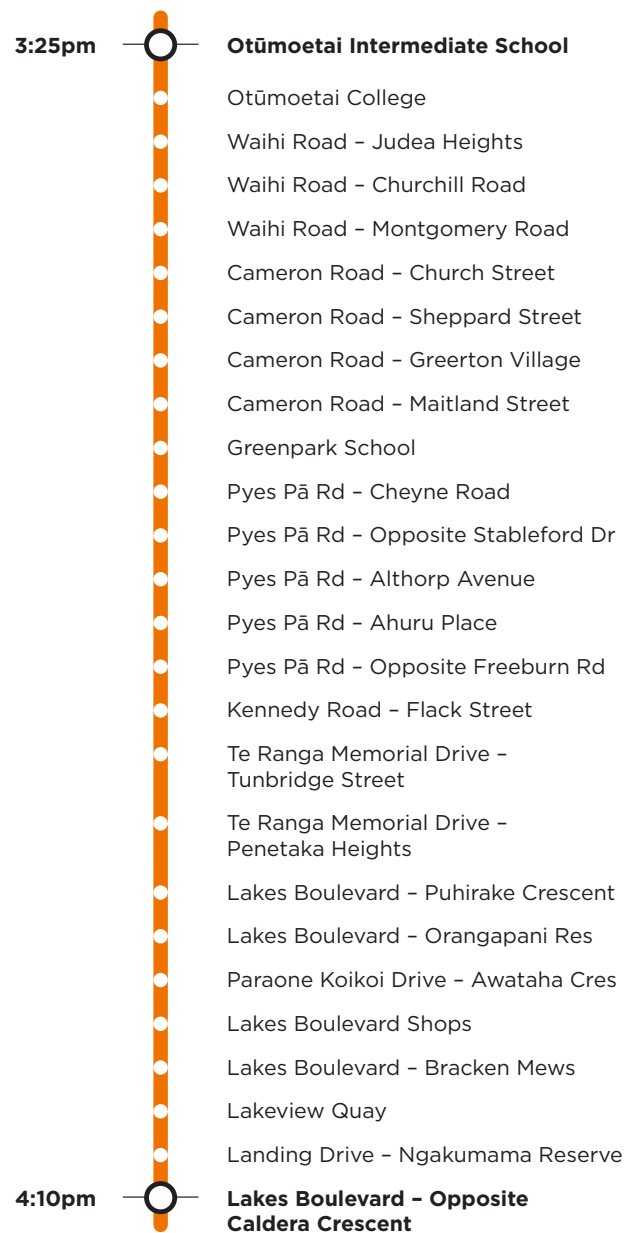

907

The Lakes to Otūmoetai Otūmoetai College/Otūmoetai Intermediate

Operated by two vehicles in the afternoon

Morning route

Afternoon route

Route 907 is a Bayhopper school route, part of the dedicated school bus network for Tauranga, managed by Bay of Plenty Regional Council.

Only primary, intermediate and college students can travel on the school bus routes.

907

The Lakes to Otūmoetai

Otūmoetai College/Otūmoetai Intermediate

Morning route

Start Cameron Road (First pickup at Church Street), Pyes Pā Road, Kennedy Road, Te Ranga Memorial Drive, Lakes Boulevard, Kennedy Road, Paraone Koikoi Dr, turn at first roundabout, Lakes Boulevard, Lakeview Quay, Landing Drive, Lakes Boulevard, Takitimu Drive (toll road), Waihi Road, Bellevue Road, Windsor Road Princess Road, Queen Road, Charles Street (Otūmoetai Intermediate), Windsor Road (Otūmoetai College).

Afternoon route

Otūmoetai Intermediate, Otūmoetai College, Windsor Road, Bellevue Road, Waihi Road, Cameron Road, Pyes Pā Road, Kennedy Road, Te Ranga Memorial Drive, Lakes Boulevard, Kennedy Road, Paraone Koikoi Dr, turn at first roundabout, Lakes Boulevard, Lakeview Quay, Landing Drive Lakes Boulevard to last stop.