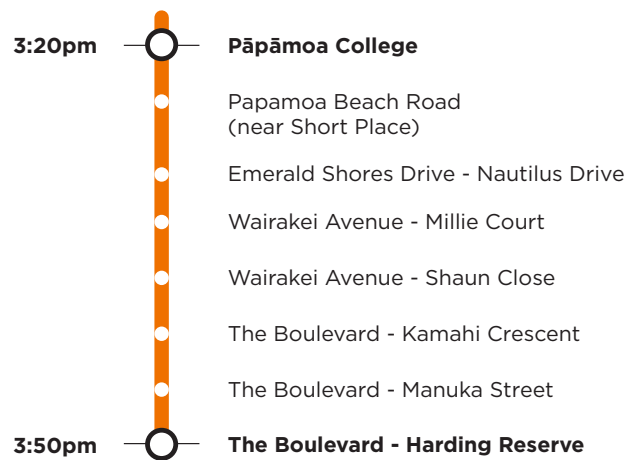

## Pāpāmoa Pāpāmoa College

Operated by two vehicles

Morning route

Operated by three vehicles

Afternoon route

**Route 714** is a Bayhopper school route, part of the dedicated school bus network for Tauranga, managed by Bay of Plenty Regional Council.

Only primary, intermediate and college students can travel on the school bus routes.

### Morning route

Start intersection of The Boulevard / Livingstone Drive, The Boulevard, Golden Sands Drive, Wairakei Avenue, Emerald Shores Drive, Pāpāmoa Beach Road, Parton Road, Tara Road, Doncaster Drive (Pāpāmoa College).

### Afternoon route

Start Doncaster Drive (Pāpāmoa College), Doncaster Drive, Tara Road, Parton Road, Pāpāmoa Beach Road, Emerald Shores Drive, Wairakei Avenue, Golden Sands Drive, The Boulevard to Livingstone Drive.