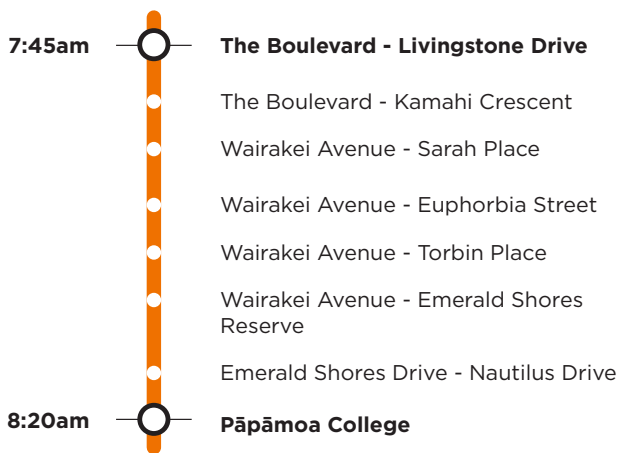

## Pāpāmoa Pāpāmoa College

Operated by two vehicles

Morning route

Operated by three vehicles

Afternoon route

**Route 714** is a Bayhopper school route, part of the dedicated school bus network for Tauranga, managed by Bay of Plenty Regional Council.

Only primary, intermediate and college students can travel on the school bus routes.

### Morning route

Start intersection of The Boulevard / Livingstone Drive, The Boulevard, Golden Sands Drive, Wairakei Avenue, Emerald Shores Drive, Pāpāmoa Beach Road, Parton Road, Tara Road, Doncaster Drive (Pāpāmoa College).

### Afternoon route

Start Doncaster Drive (Pāpāmoa College), Doncaster Drive, Tara Road, Parton Road, Pāpāmoa Beach Road, Emerald Shores Drive, Wairakei Avenue, Golden Sands Drive, The Boulevard to Livingstone Drive.